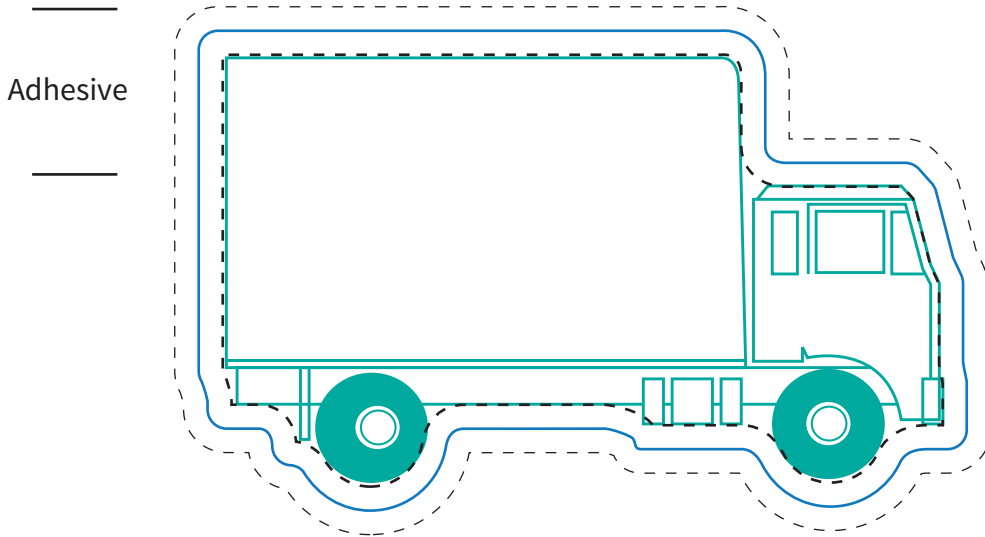

Imprint Area: 3.75" x 2.25"
Trim Size: 4" x 2.5"

BLEED