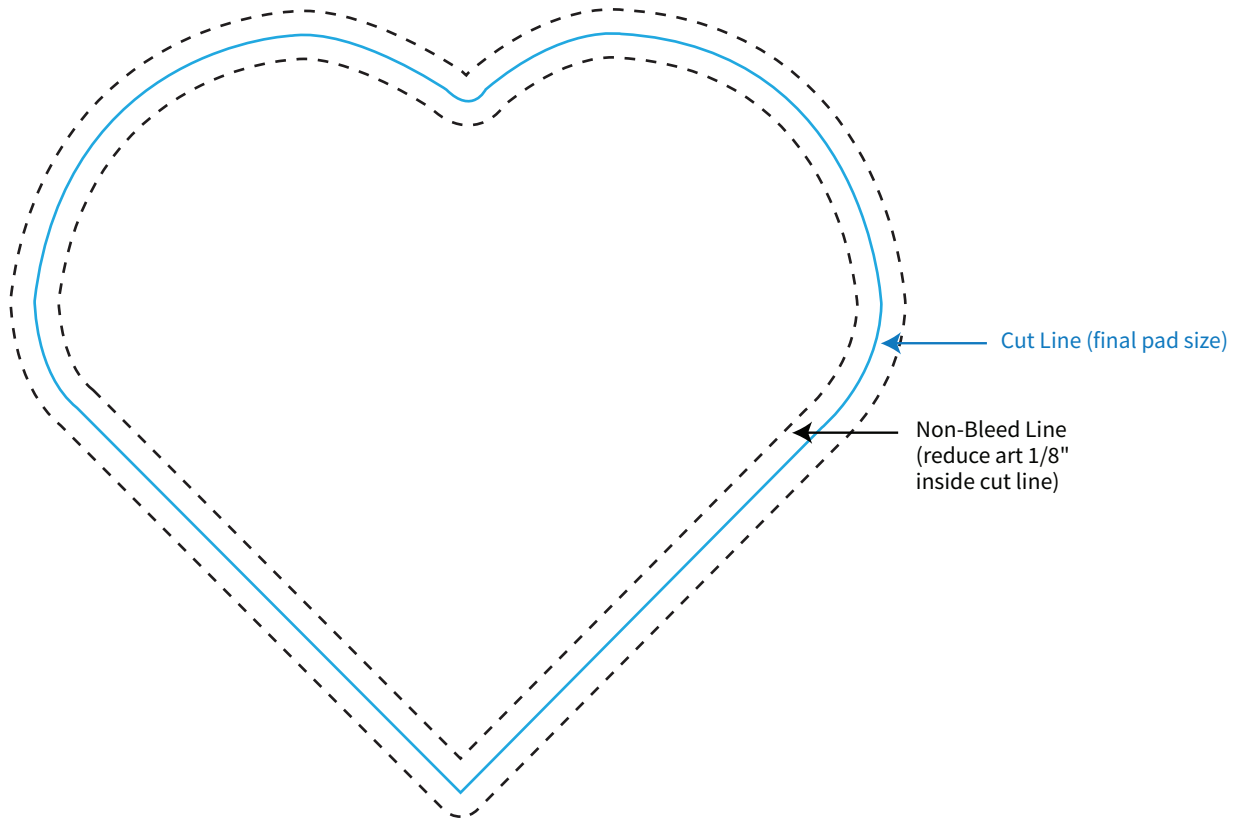

Imprint Area: See Below
Trim Size: 4" x 3.60" Approx

PHANTOM IMPRINT: 5-10% tints work best in most situations. Text may become illegible when printed as a phantom.