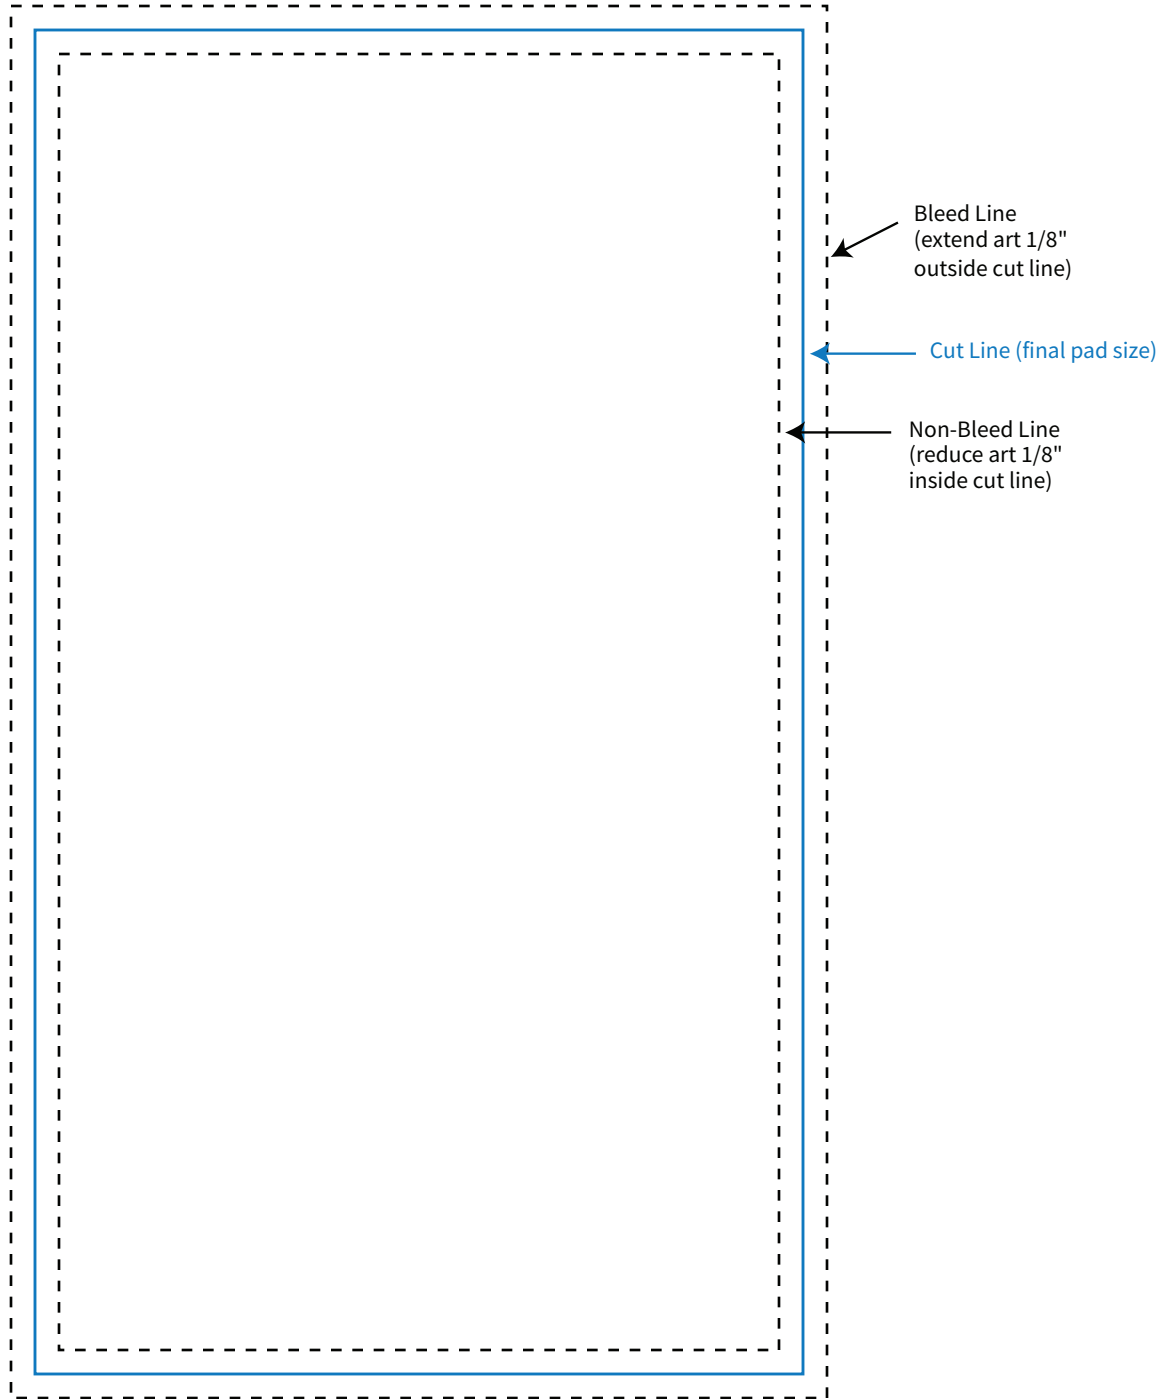

Imprint Area: 3.75" x 6.75"

Trim Size: 4" x 7"

PHANTOM IMPRINT: 5-10% tints work best in most situations. Text may become illegible when printed as a phantom.