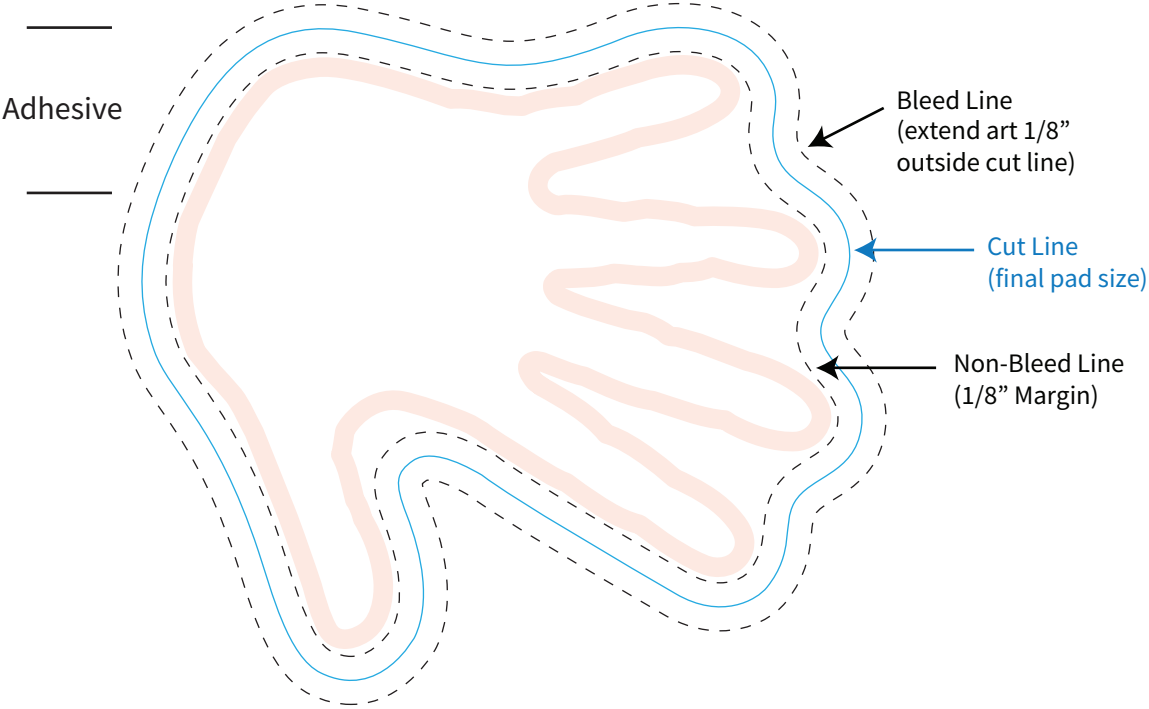

Imprint Area: 3.5" X 3.15"
Trim Size: 3.75" X 3.4"

PHANTOM IMPRINT: 5-10% tints work best in most situations. Text may become illegible when printed as a phantom.