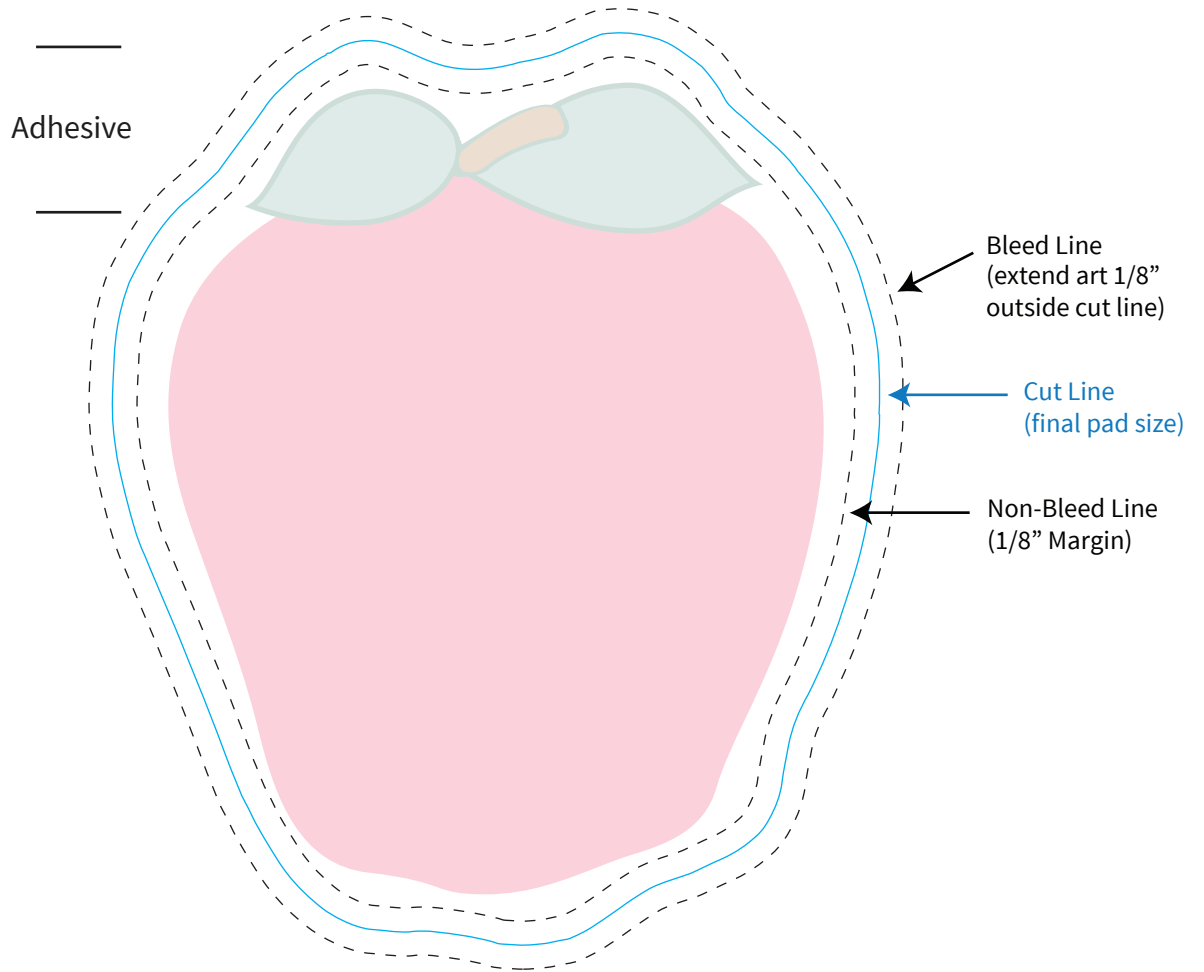

Imprint Area: **see below**  
Trim Size: 4" x 4.75"

**PHANTOM IMPRINT:** 5-10% tints work best in most situations. Text may become illegible when printed as a phantom.