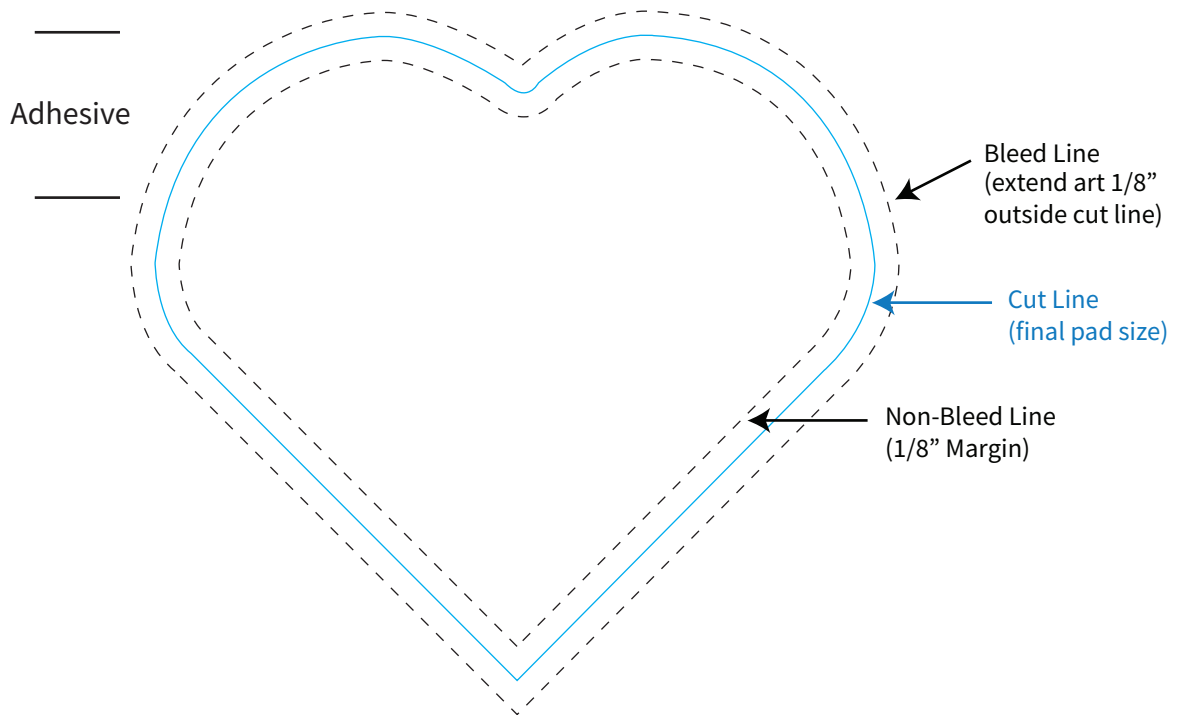

Imprint Area: **see below**
Trim Size: **3.74" x 3.36"** approx

PHANTOM IMPRINT: 5-10% tints work best in most situations. Text may become illegible when printed as a phantom.