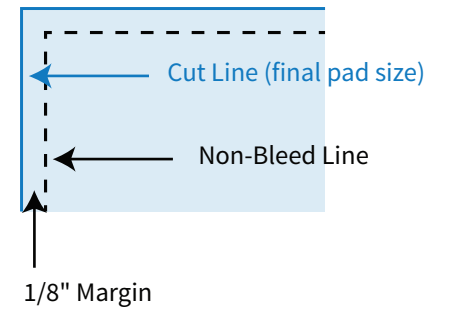

Imprint Area: 2.375" x 4.5"

Trim Size: 2.625" x 4.75"

### NON-BLEED