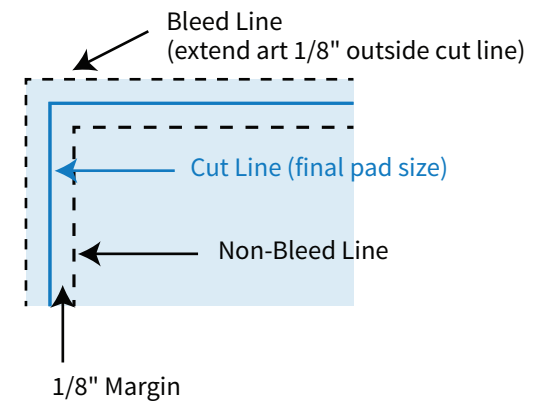

Imprint Area: 2.375" x 4.5"

Trim Size: 2.625" x 4.75"

NON-BLEED

BLEED

Outside