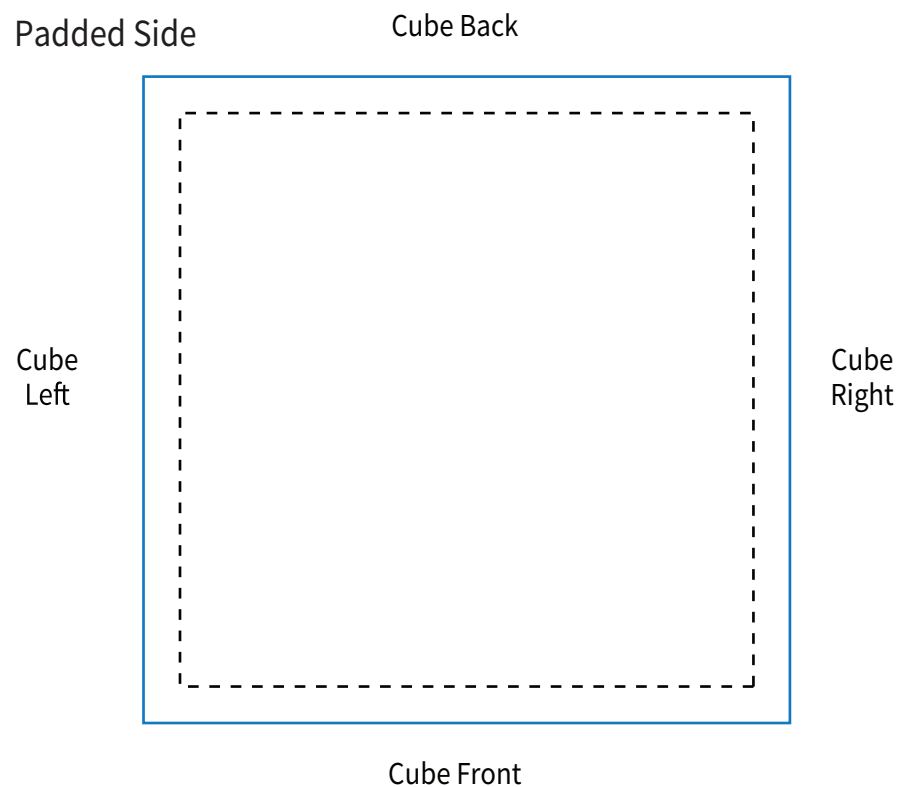

SIDES

Imprint Area: 3.125" x 3"
Trim Size: 3 3/8" x 3 3/8" x 3 3/8"

SHEET

Imprint Area: 3" x 3"
Trim Size: 3 3/8" x 3 3/8" x 3 3/8"

Bleed Not Allowed.

PHANTOM IMPRINT: 5-10% tints work best in most situations. Text may become illegible when printed as a phantom.