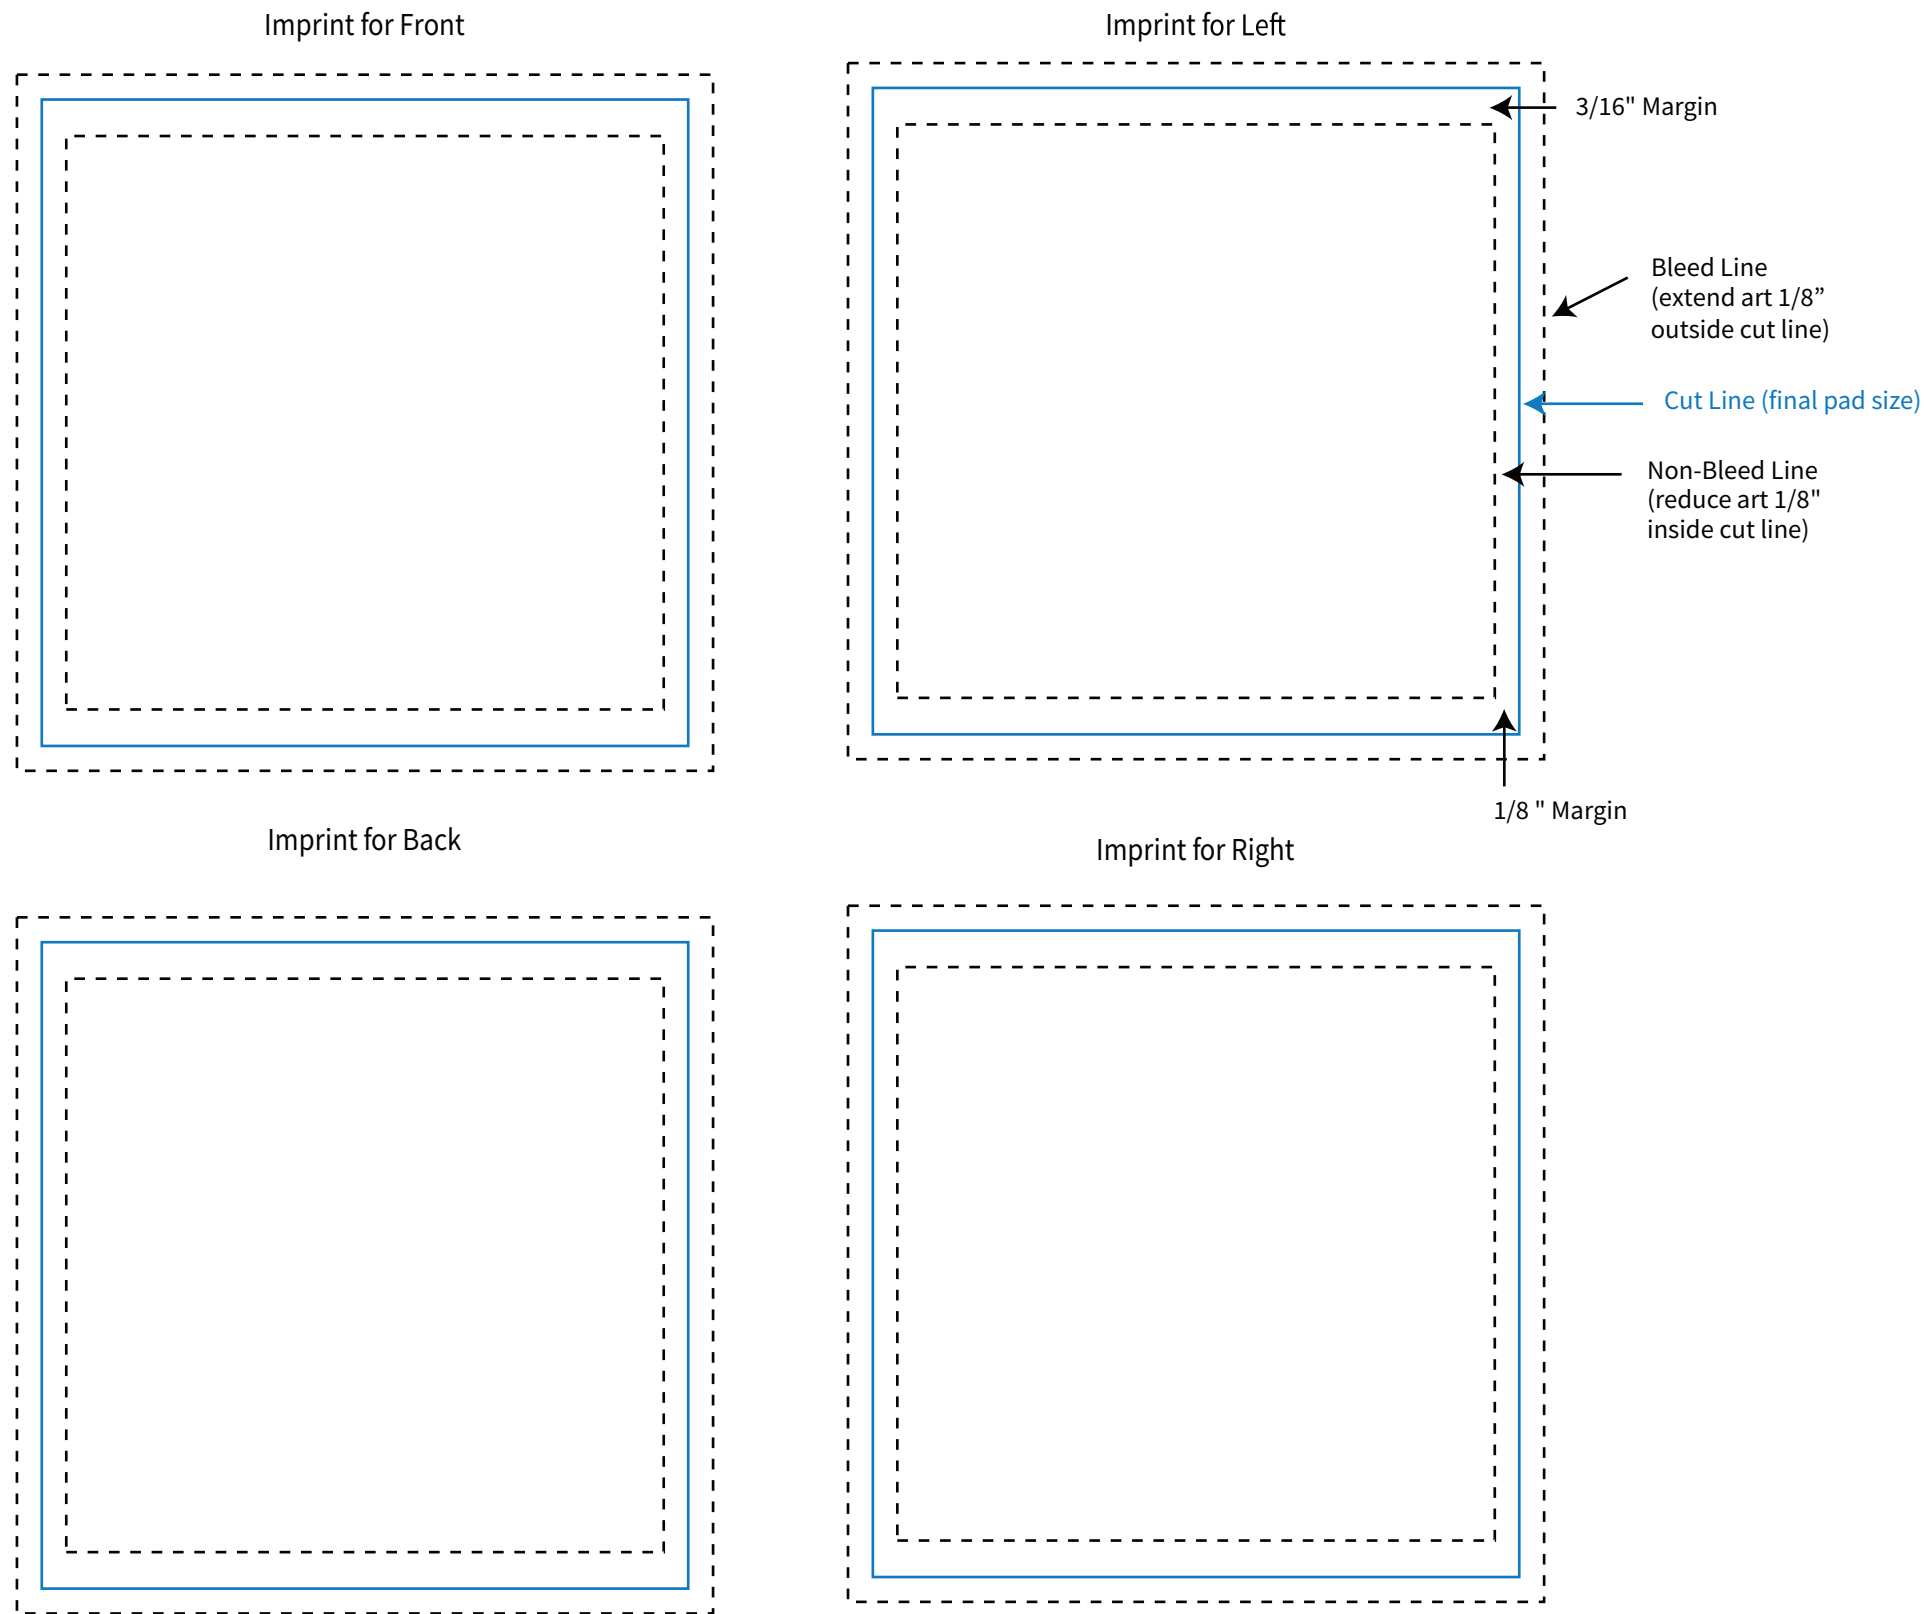

SIDES

Imprint Area: 3.125" x 3"
Trim Size: 3 3/8" x 3 3/8" x 3 3/8"

SHEET

Imprint Area: 3" x 3"
Trim Size: 3 3/8" x 3 3/8" x 3 3/8"

Bleed Not Allowed.

PHANTOM IMPRINT: 5-10% tints work best in most situations. Text may become illegible when printed as a phantom.