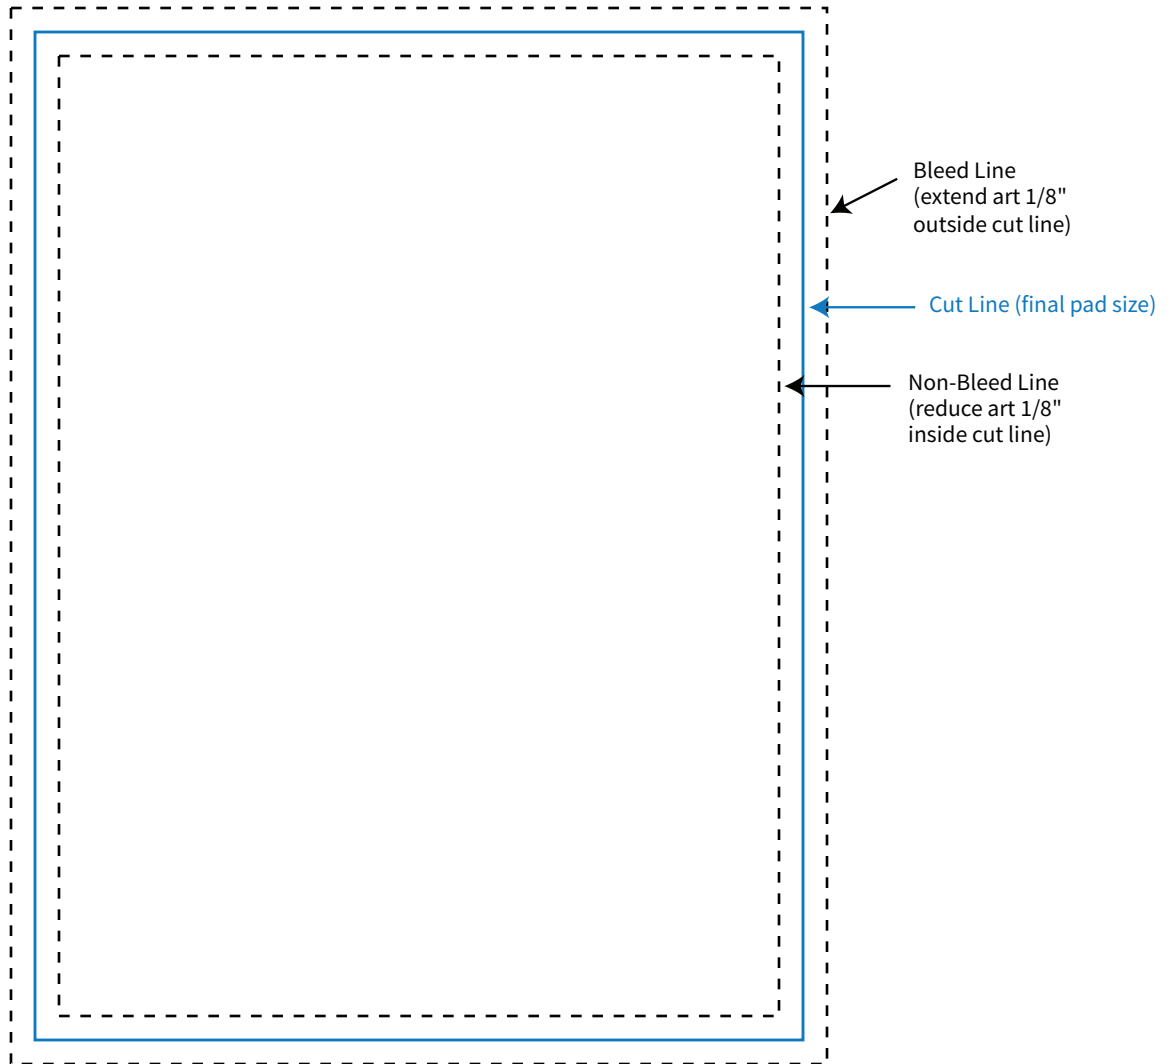

Imprint Area: 3.75" x 5"

Trim Size: 4" x 5.25"

**PHANTOM IMPRINT:** 5-10% tints work best in most situations. Text may become illegible when printed as a phantom.