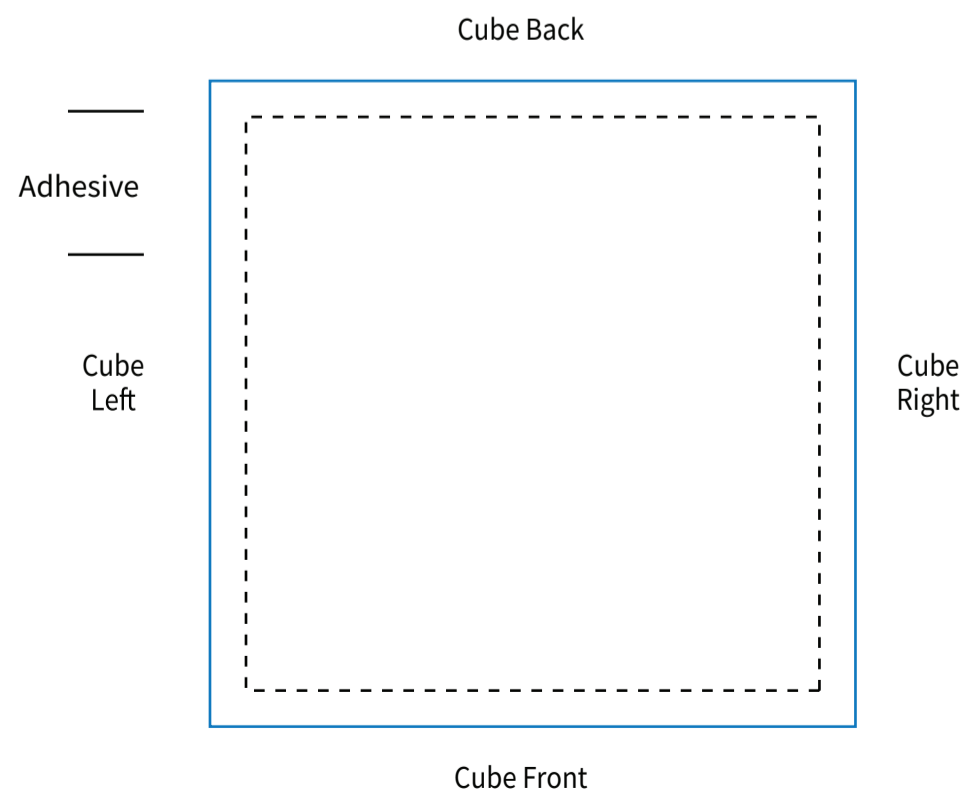

SIDES

Imprint Area: 3.125" x 3"
Trim Size: 3 3/8" x 3 3/8" x 3 3/8"

SHEET

Imprint Area: 3" x 3"
Trim Size: 3 3/8" x 3 3/8" x 3 3/8"

Bleed Not Allowed.

PHANTOM IMPRINT: 5-10% tints work best in most situations. Text may become illegible when printed as a phantom.