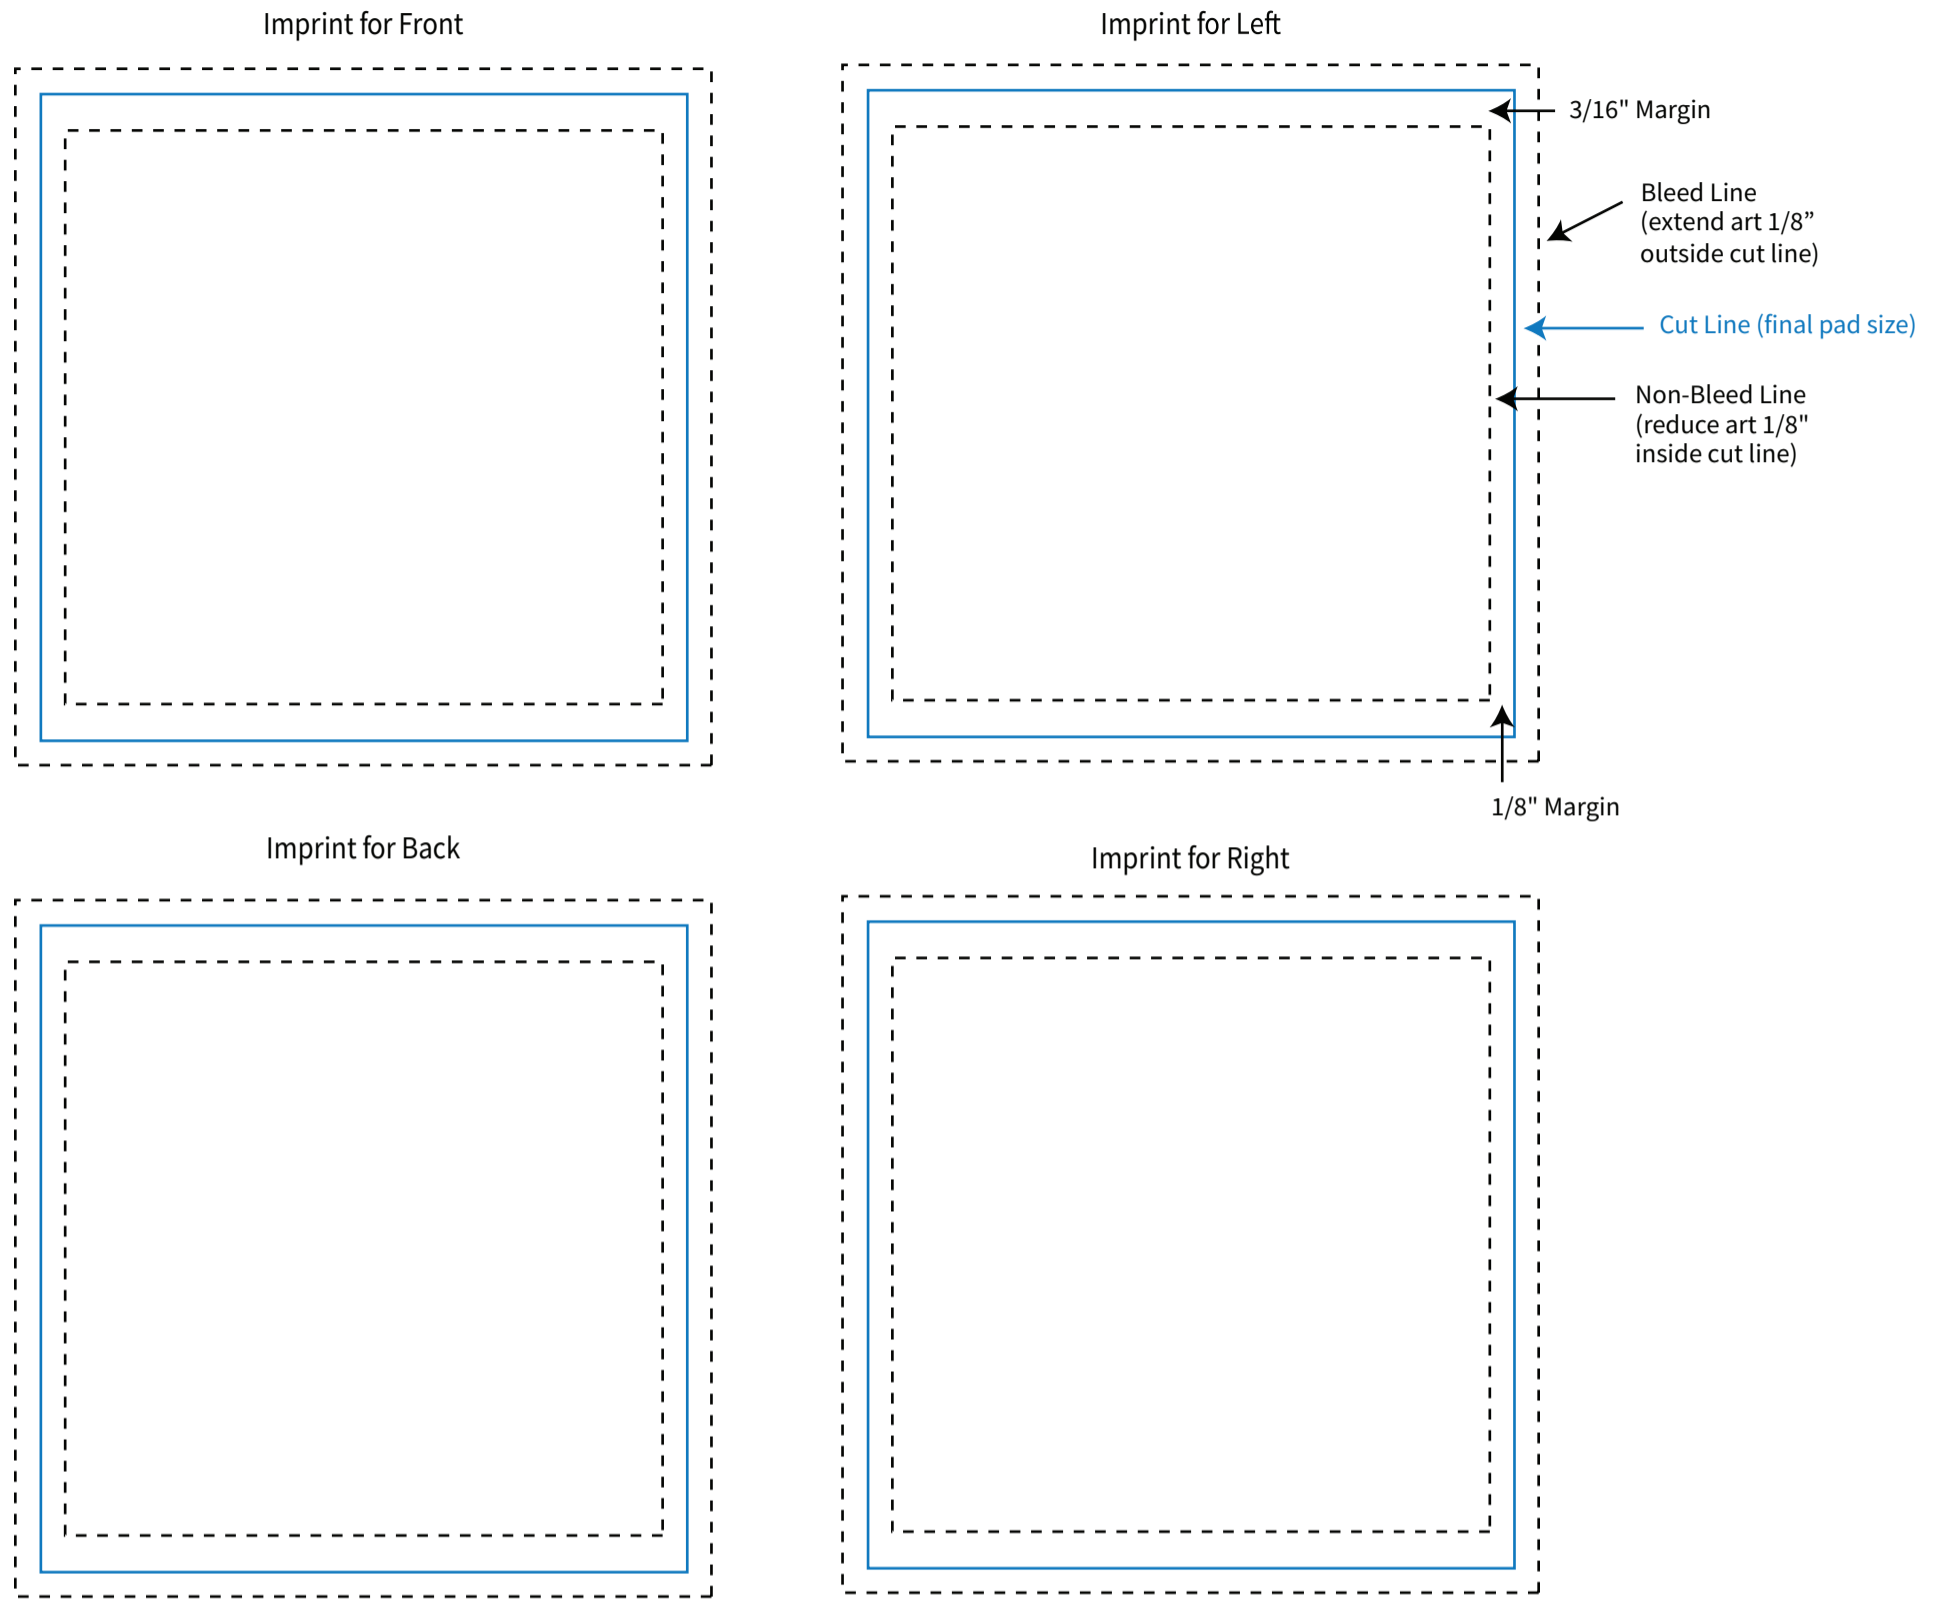

SIDES

Imprint Area: 3.125" x 3"
Trim Size: 3 3/8" x 3 3/8" x 3 3/8"

SHEET

Imprint Area: 3" x 3"
Trim Size: 3 3/8" x 3 3/8" x 3 3/8"

Bleed Not Allowed.

PHANTOM IMPRINT: 5-10% tints work best in most situations. Text may become illegible when printed as a phantom.