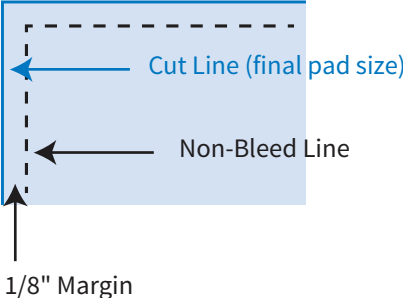

Artwork Template

4" x 5" Adhesive Note Pad

Item# B1200, B1201, B1202

Imprint Area: 3.75" x 4.75"
Trim Size: 4" x 5"

NON-BLEED

PHANTOM IMPRINT: 5-10% tints work best in most situations. Text may become illegible when printed as a phantom.