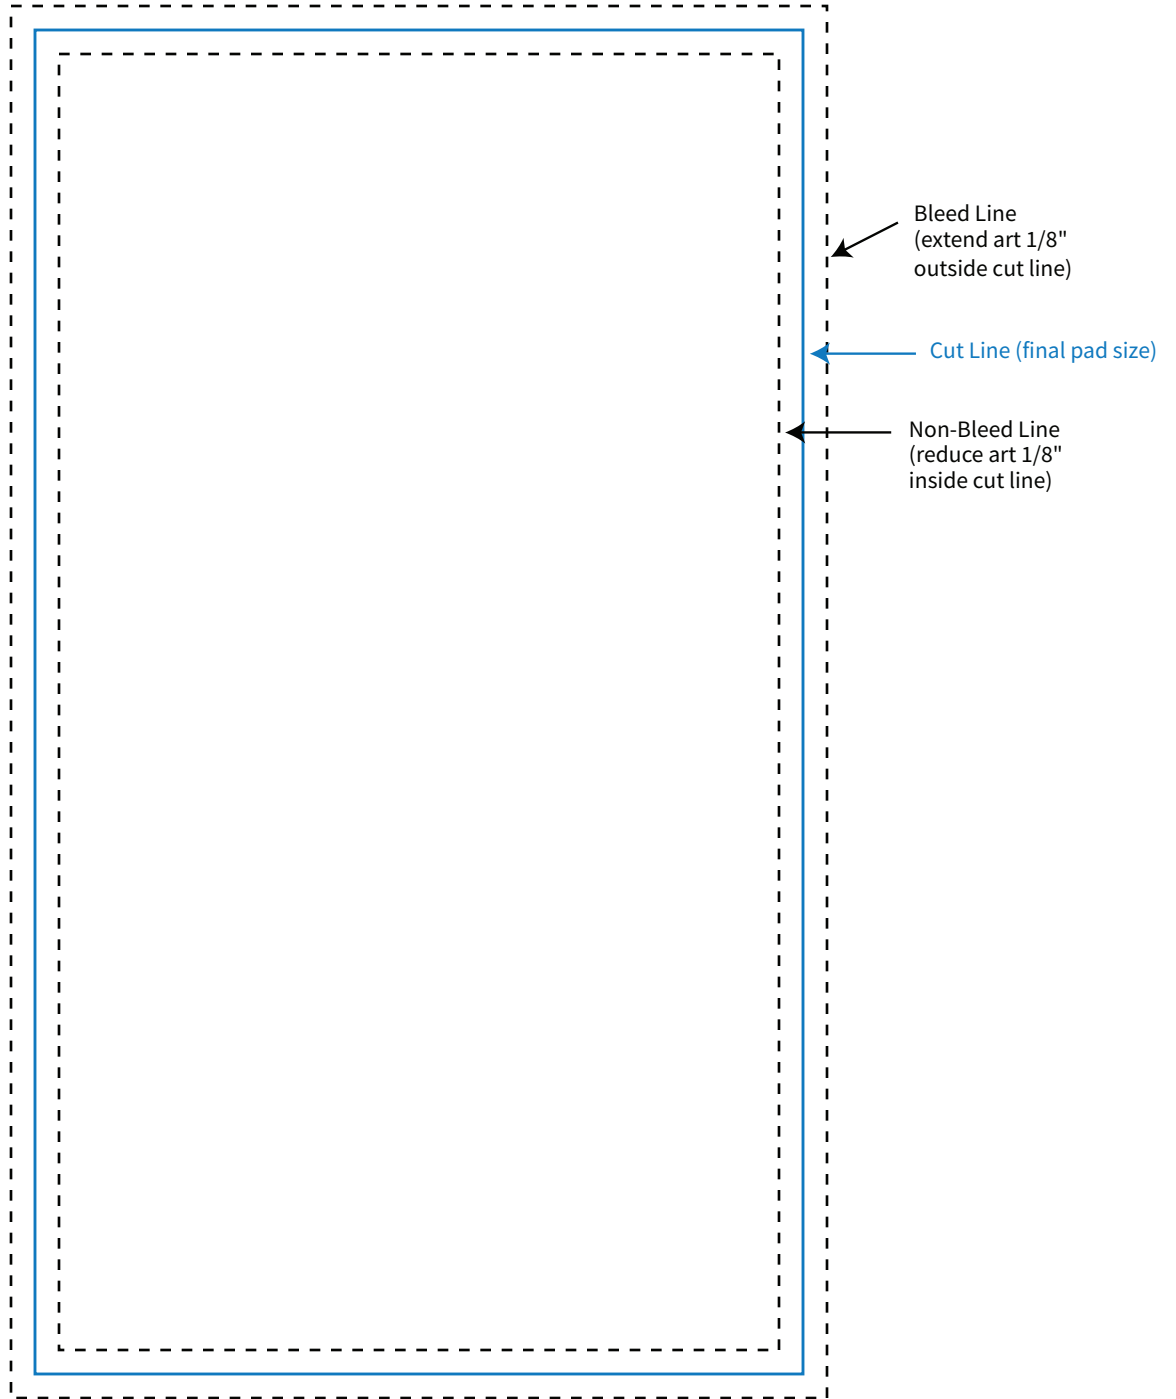

Imprint Area: 3.75" x 6.75"

Trim Size: 4" x 7"

**PHANTOM IMPRINT:** 5-10% tints work best in most situations. Text may become illegible when printed as a phantom.