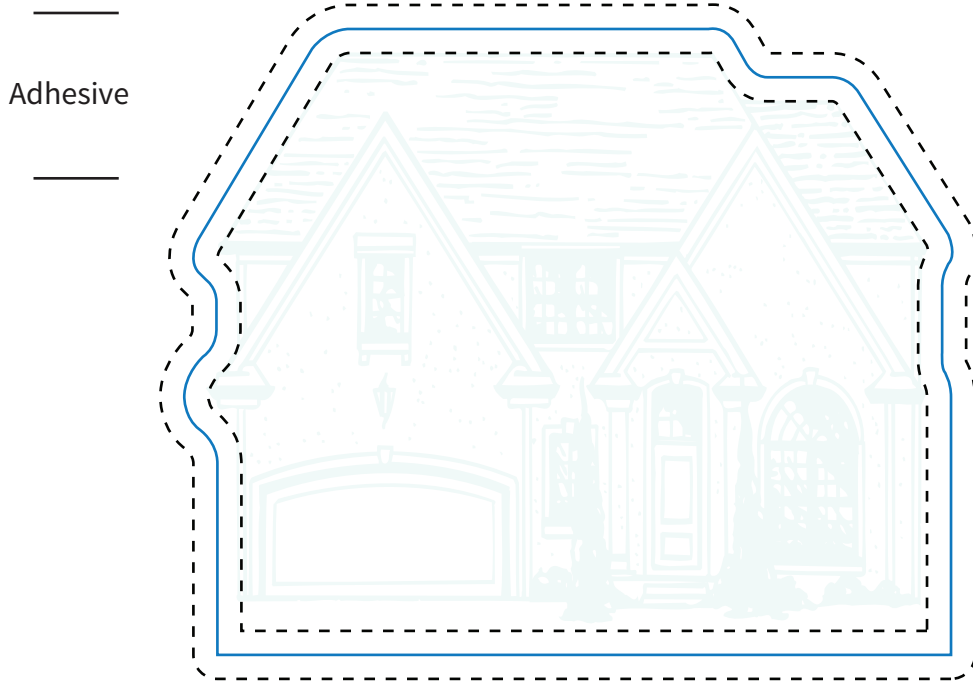

Imprint Area: [see below](#)  
Trim Size: 4" x 3.25" approx

### BLEED