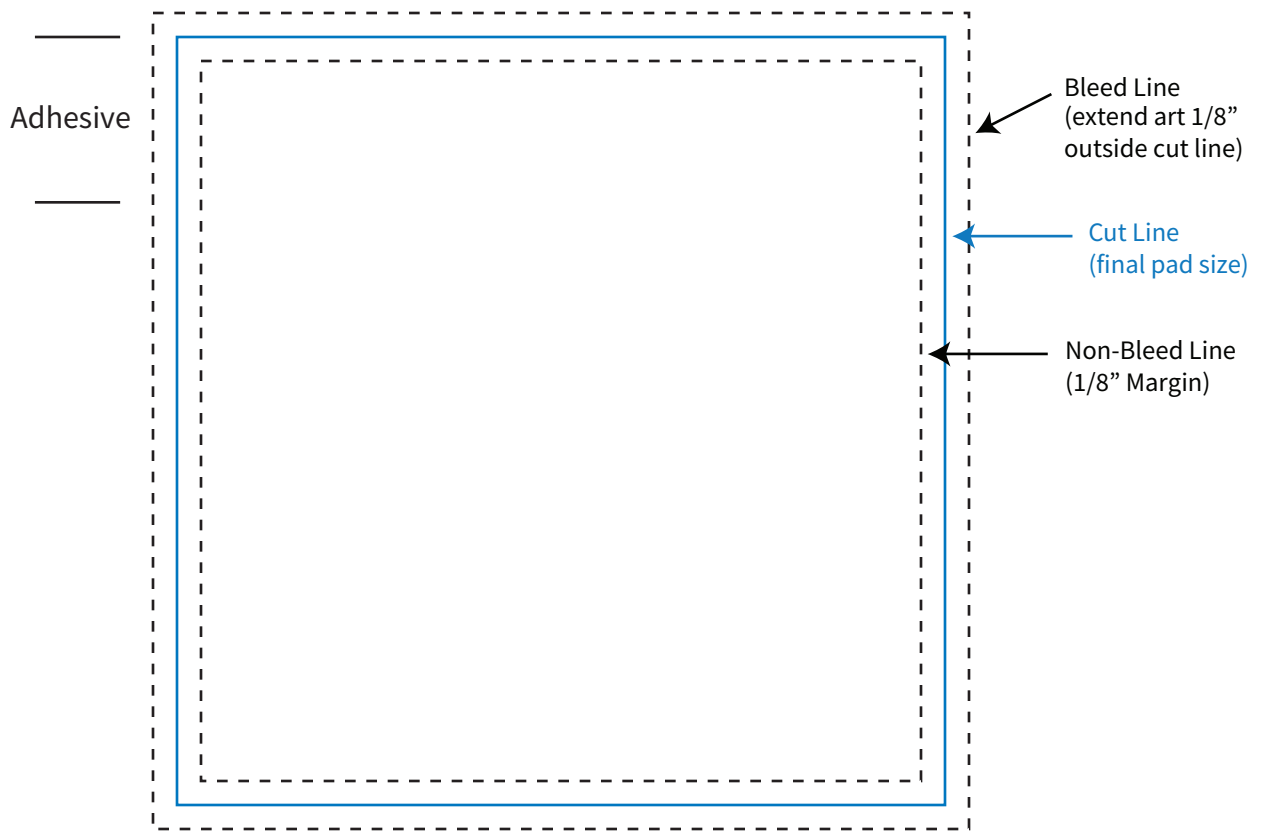

Imprint Area: 3.75" x 3.75"  
Trim Size: 4" x 4"

**PHANTOM IMPRINT:** 5-10% tints work best in most situations. Text may become illegible when printed as a phantom.