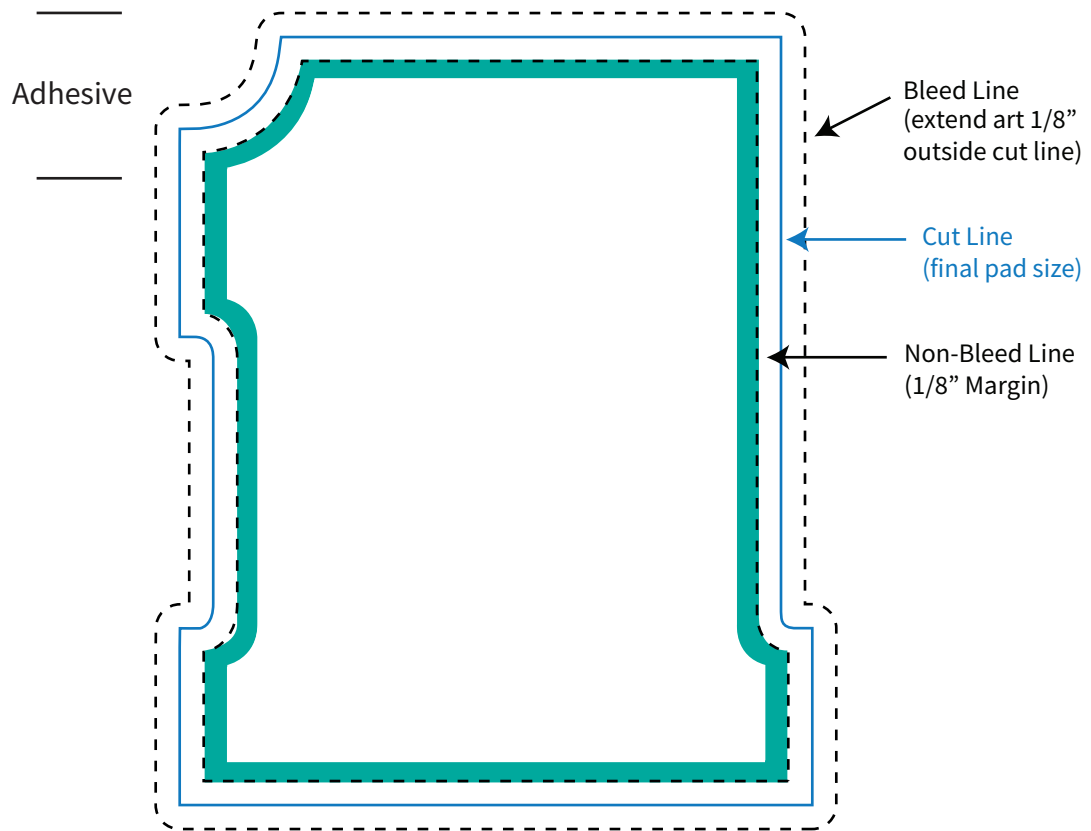

Imprint Area: **see below**

Trim Size: 3.25 x 4

**PHANTOM IMPRINT:** 5-10% tints work best in most situations. Text may become illegible when printed as a phantom.