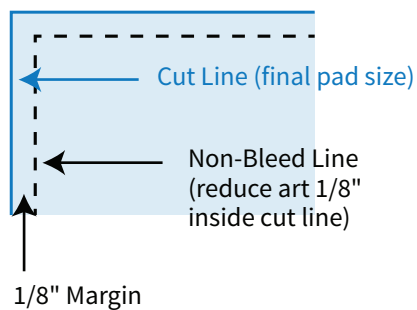

Imprint Area: 1.5" x 6.75"
Trim Size: 1.75" x 7"

NON-BLEED

—
Adhesive
—