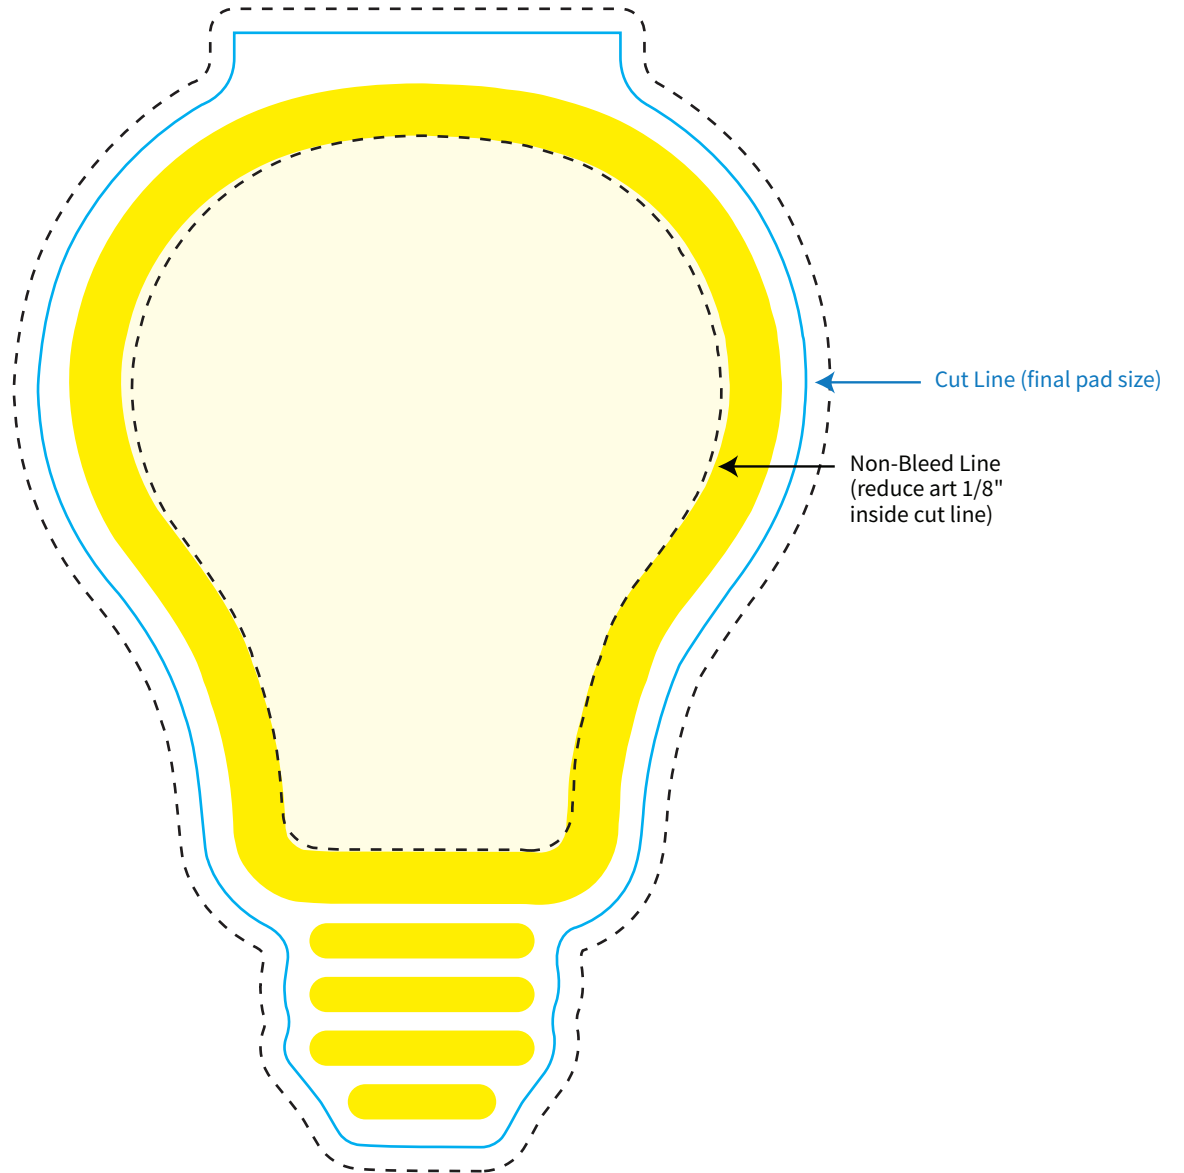

Imprint Area: See Below
Trim Size: 4" x 5.625" approx

PHANTOM IMPRINT: 5-10% tints work best in most situations. Text may become illegible when printed as a phantom.