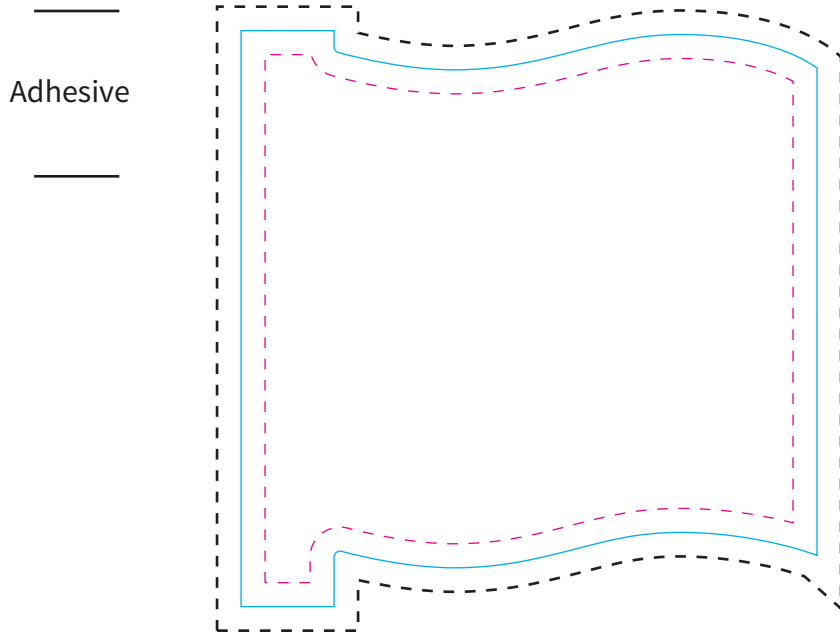

Imprint Area: 2.75" X 2.75"
Trim Size: 3" x 3"

BLEED