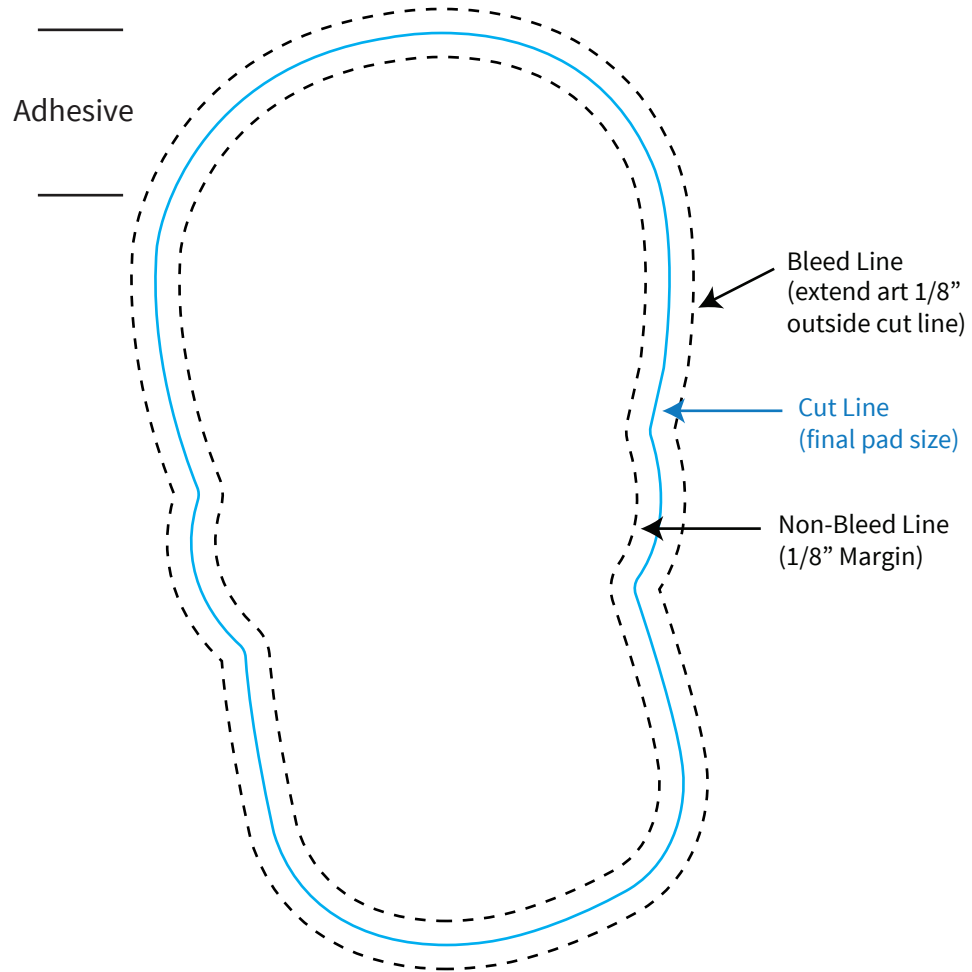

Imprint Area: [see below](#)  
Trim Size: 2.75" x 4.75" approx

**PHANTOM IMPRINT:** 5-10% tints work best in most situations. Text may become illegible when printed as a phantom.