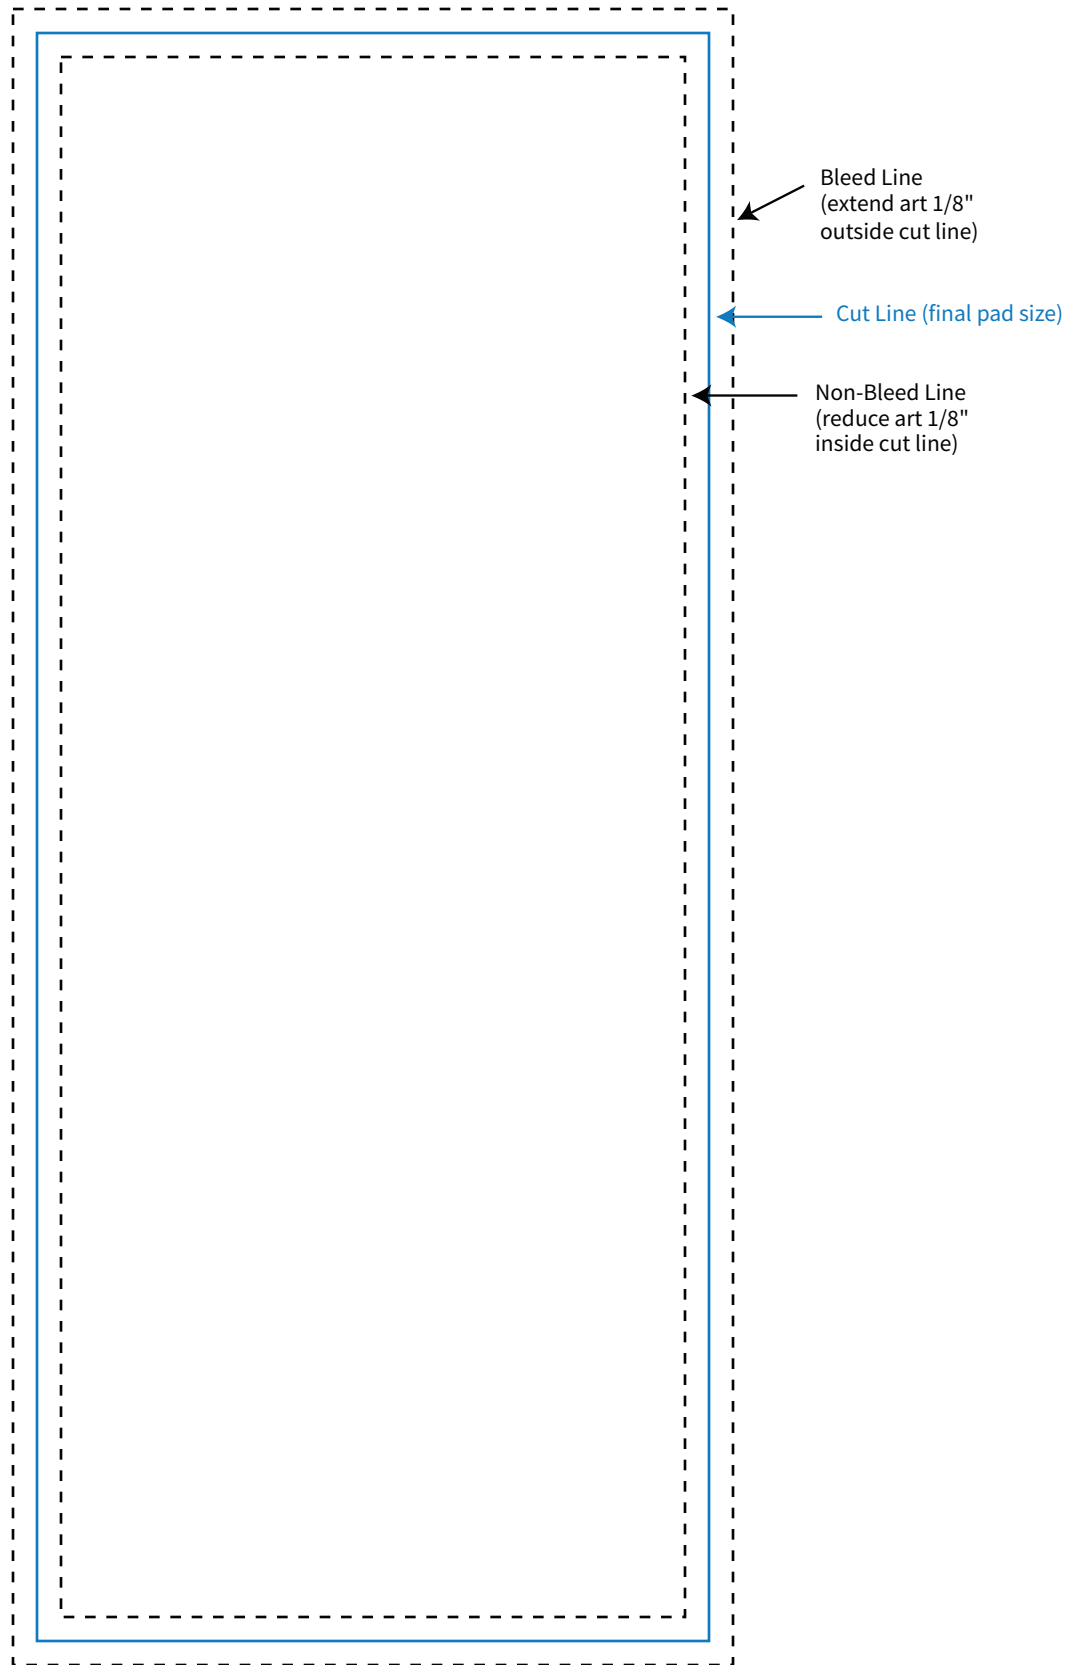

Imprint Area: 3.25" x 8.125"  
Trim Size: 3.5" x 8.375"

**PHANTOM IMPRINT:** 5-10% tints work best in most situations. Text may become illegible when printed as a phantom.