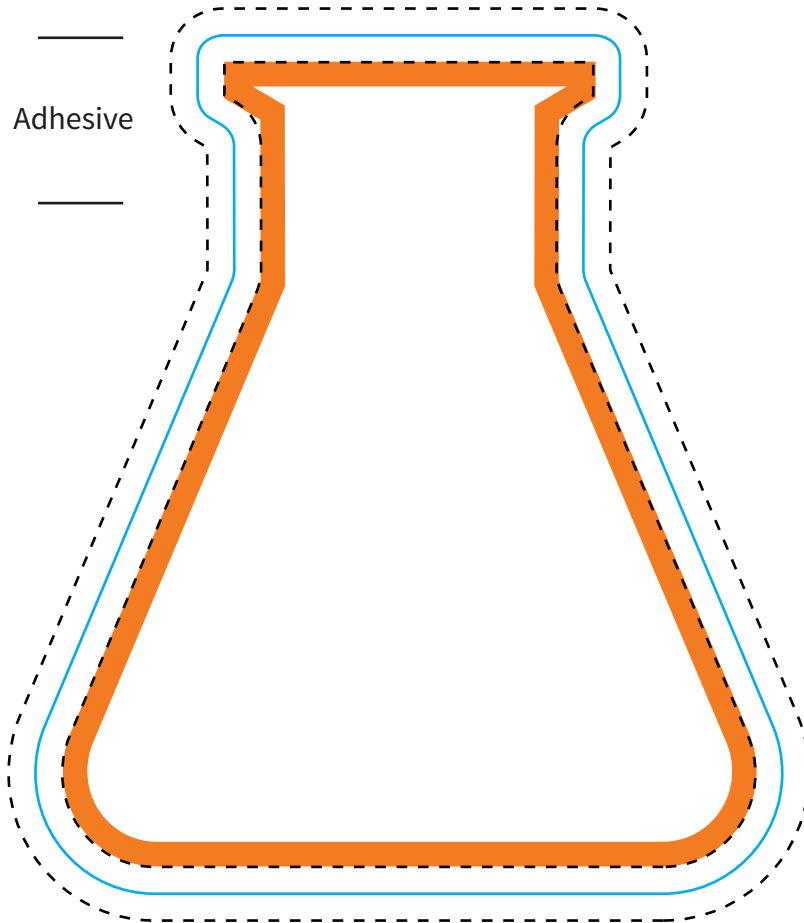

Imprint Area: **see below**
Trim Size: 4" x 4.5" approx

BLEED