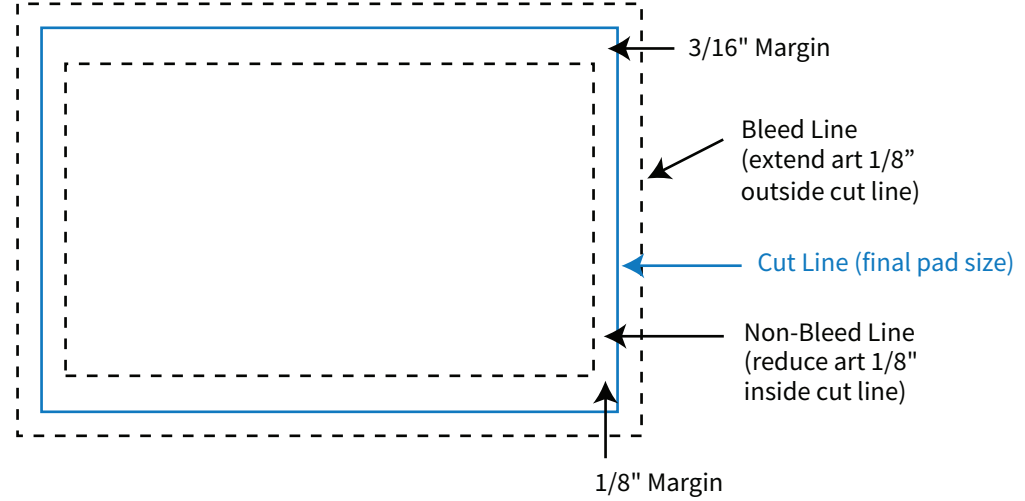

SIDES

Imprint Area: 2.75" x 1.625"

Trim Size: 3" x 3" x 2"

Imprint for Front

Imprint for Left

Imprint for Back

Imprint for Right

PHANTOM IMPRINT: 5-10% tints work best in most situations. Text may become illegible when printed as a phantom.