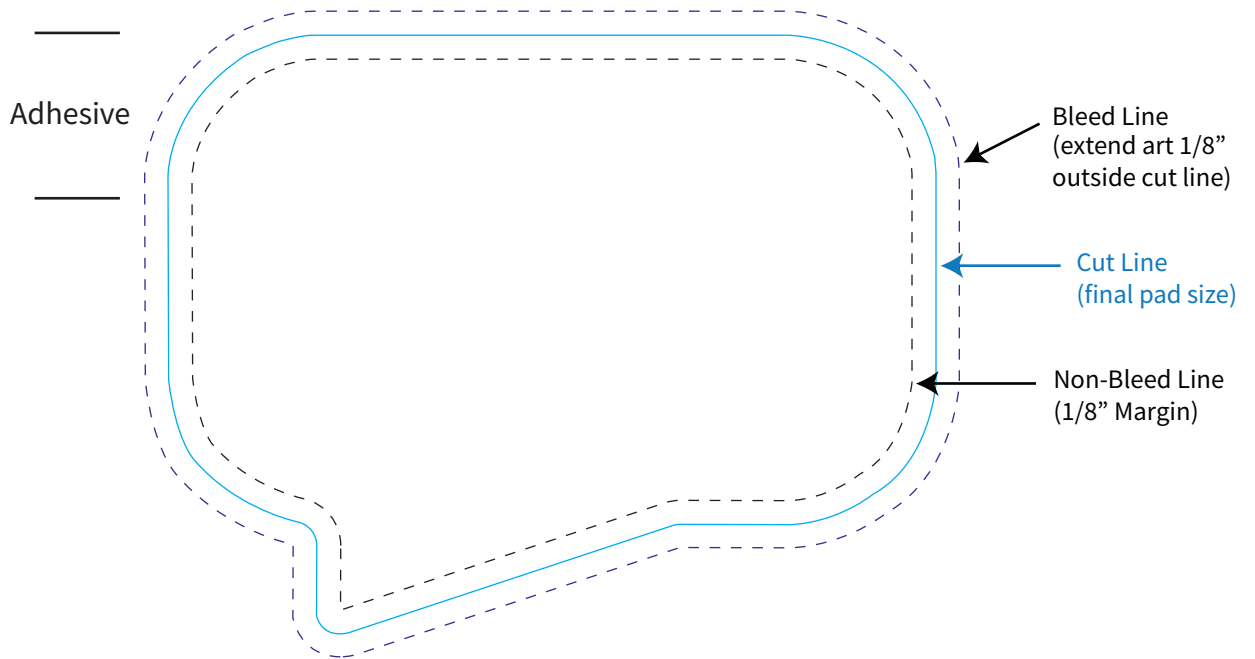

Imprint Area: 3.75" X 2.86"  
Trim Size: 4" x 3.1179"

**PHANTOM IMPRINT:** 5-10% tints work best in most situations. Text may become illegible when printed as a phantom.