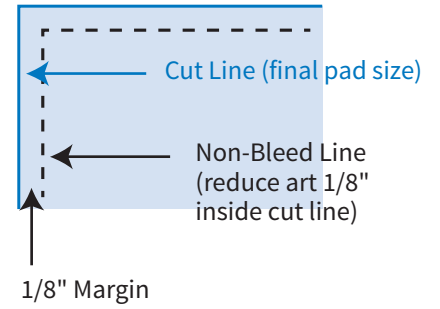

Imprint Area: 3.75" x 3.75"
Trim Size: 4" x 4"

NON-BLEED

Imprint Area: 3.75" x 3.75"
Trim Size: 4" x 4"

BLEED