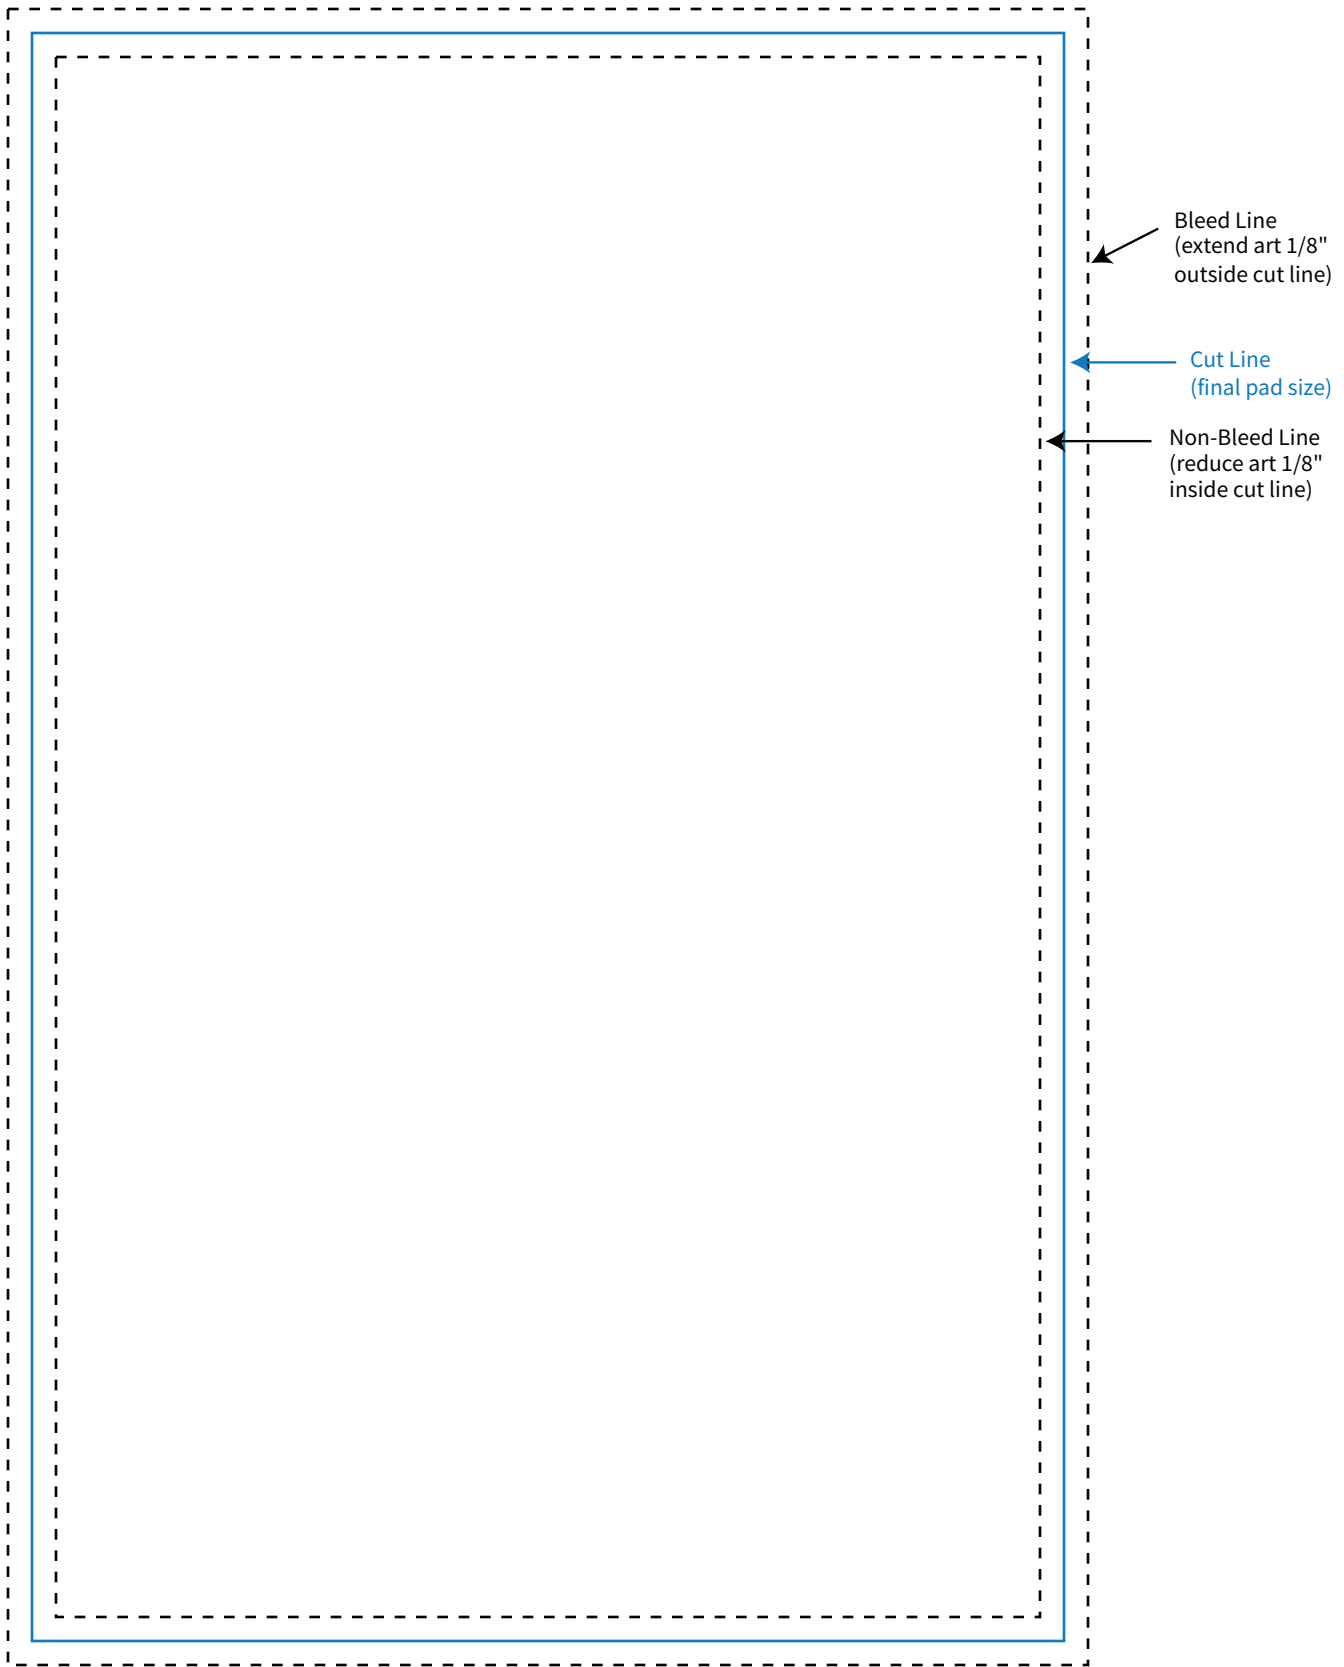

Imprint Area: 5.125" x 8.125"  
Trim Size: 5.375" x 8.375"

**PHANTOM IMPRINT:** 5-10% tints work best in most situations. Text may become illegible when printed as a phantom.