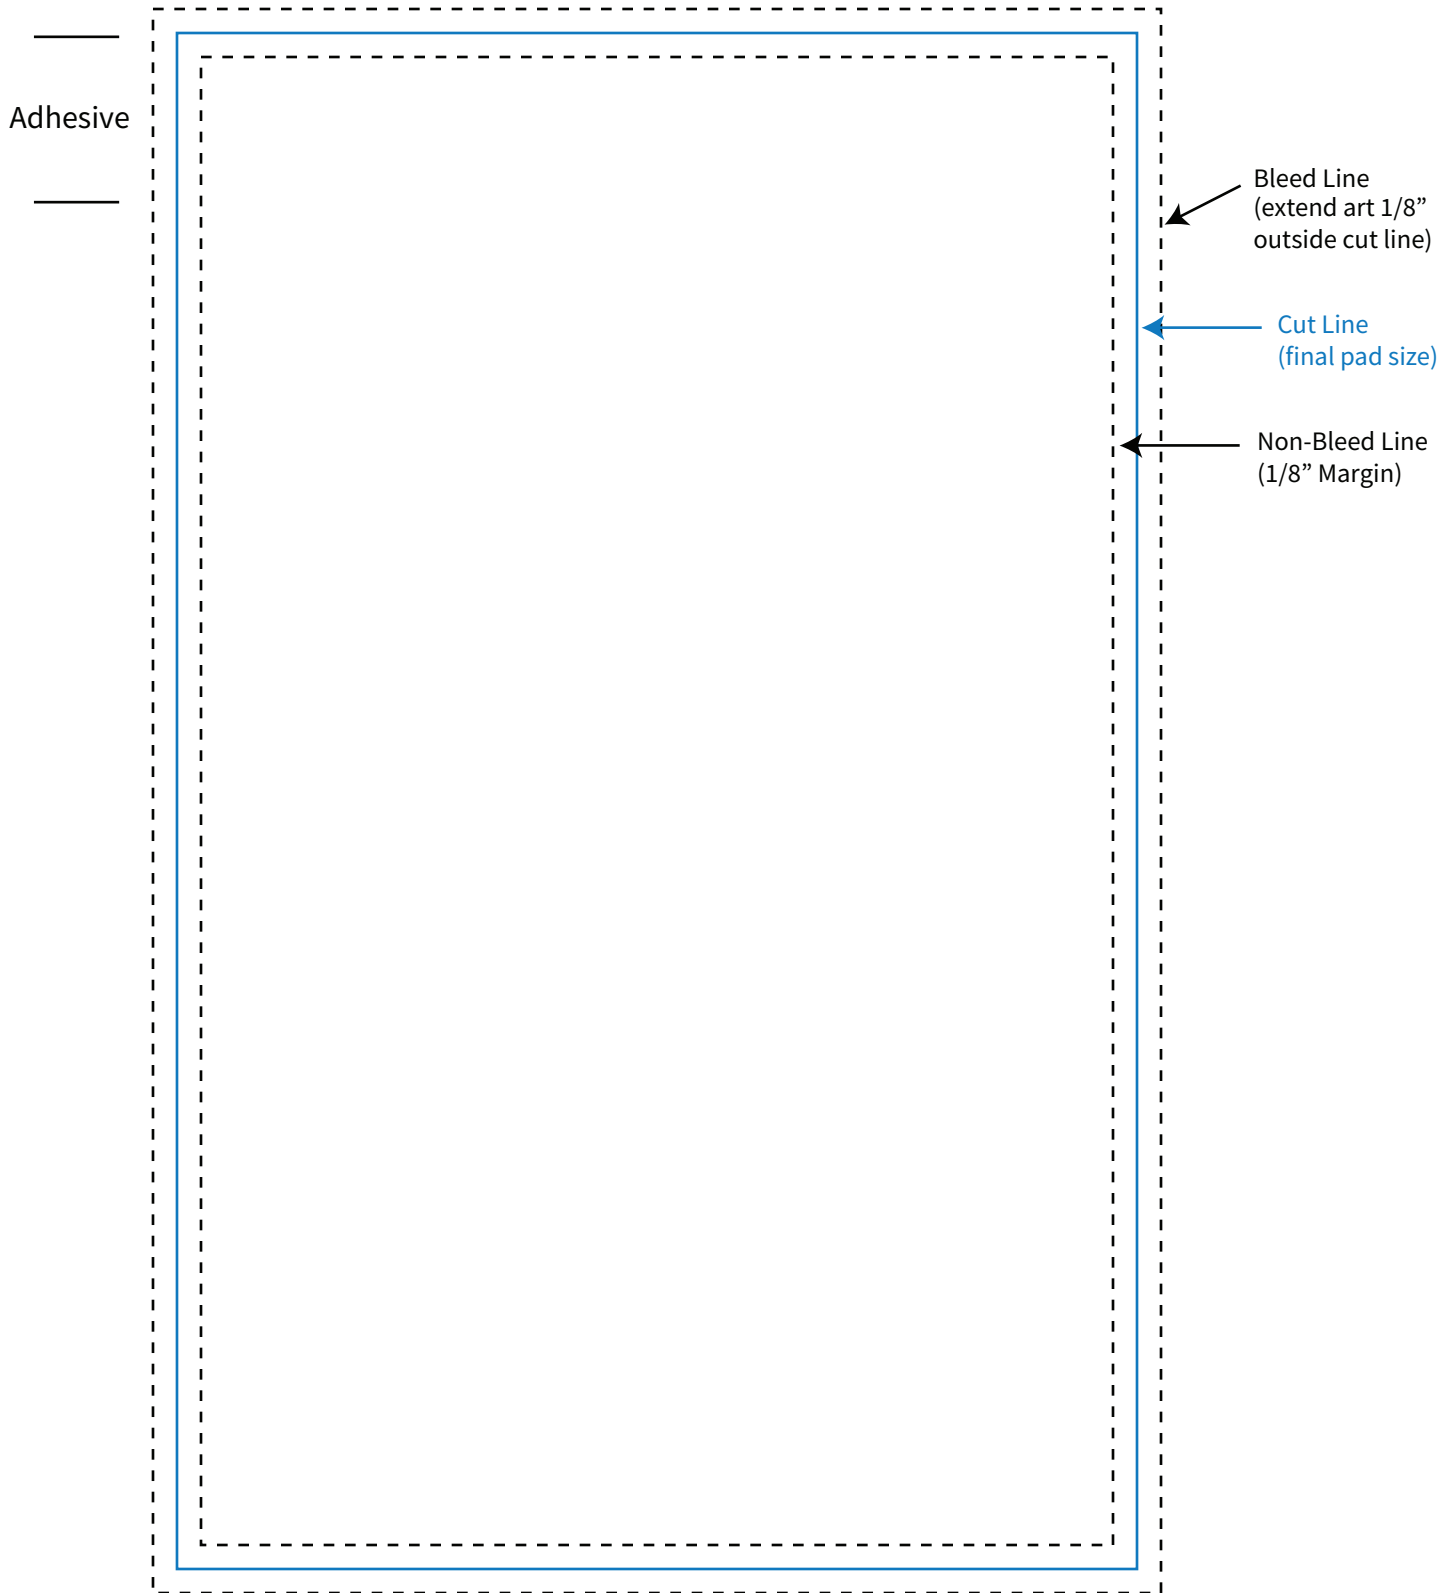

Imprint Area: 4.75" x 7.75"
Trim Size: 5" x 8"

PHANTOM IMPRINT: 5-10% tints work best in most situations. Text may become illegible when printed as a phantom.