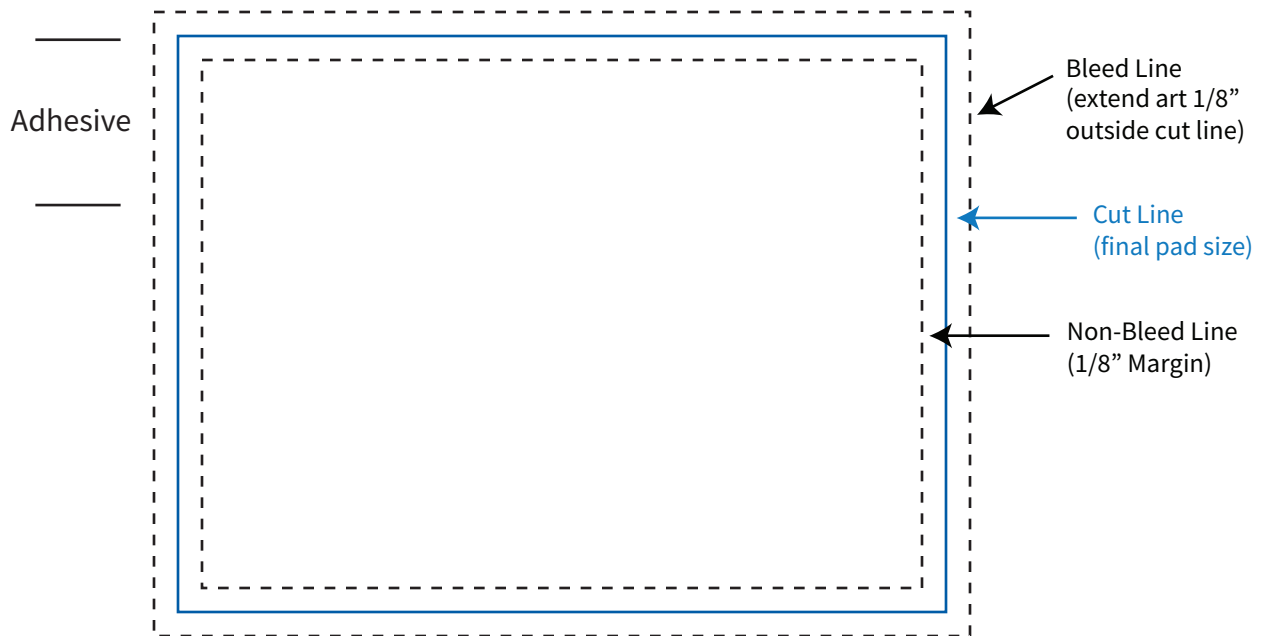

Imprint Area: 3.75" x 2.75"
Trim Size: 4" x 3"

PHANTOM IMPRINT: 5-10% tints work best in most situations. Text may become illegible when printed as a phantom.