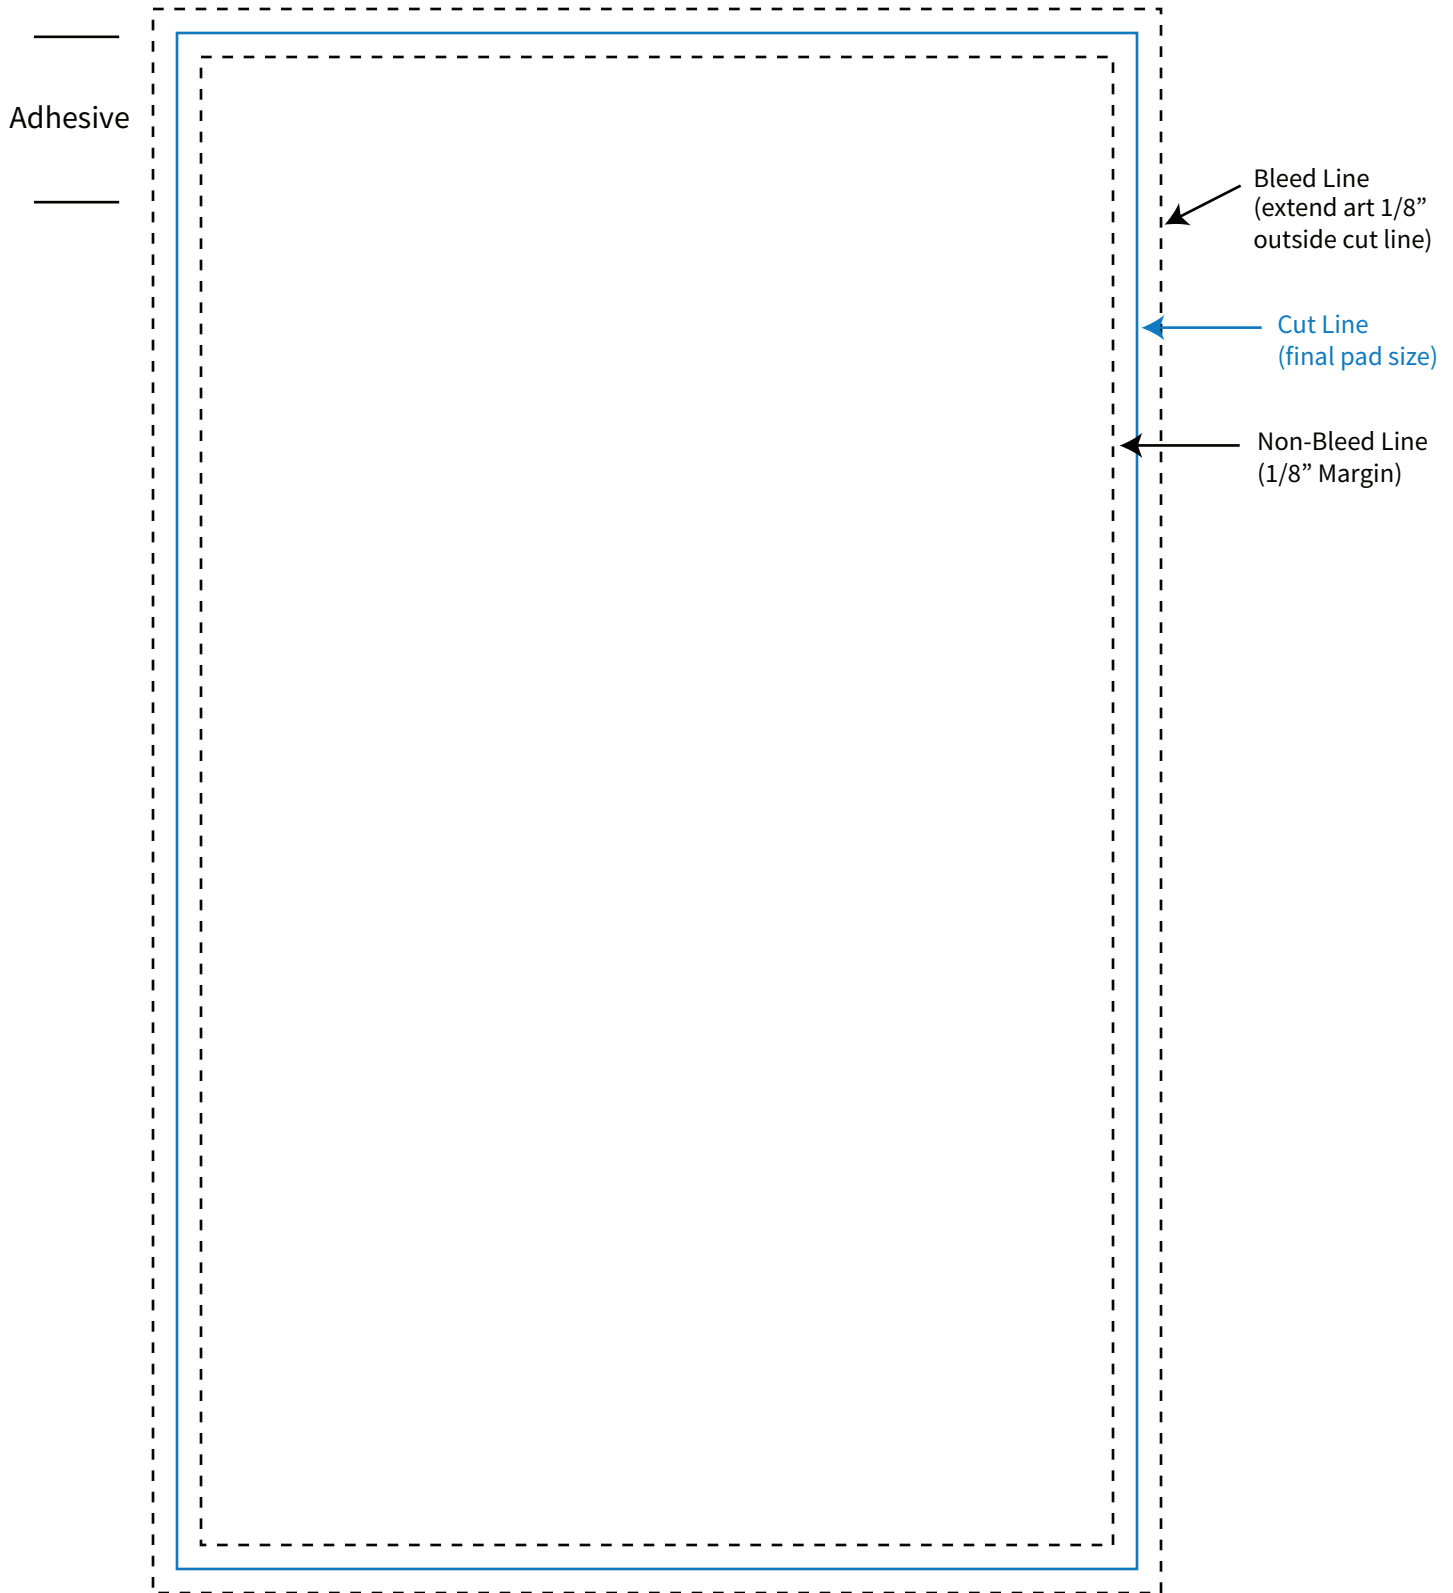

Imprint Area: 4.75" x 7.75"  
Trim Size: 5" x 8"

**PHANTOM IMPRINT:** 5-10% tints work best in most situations. Text may become illegible when printed as a phantom.