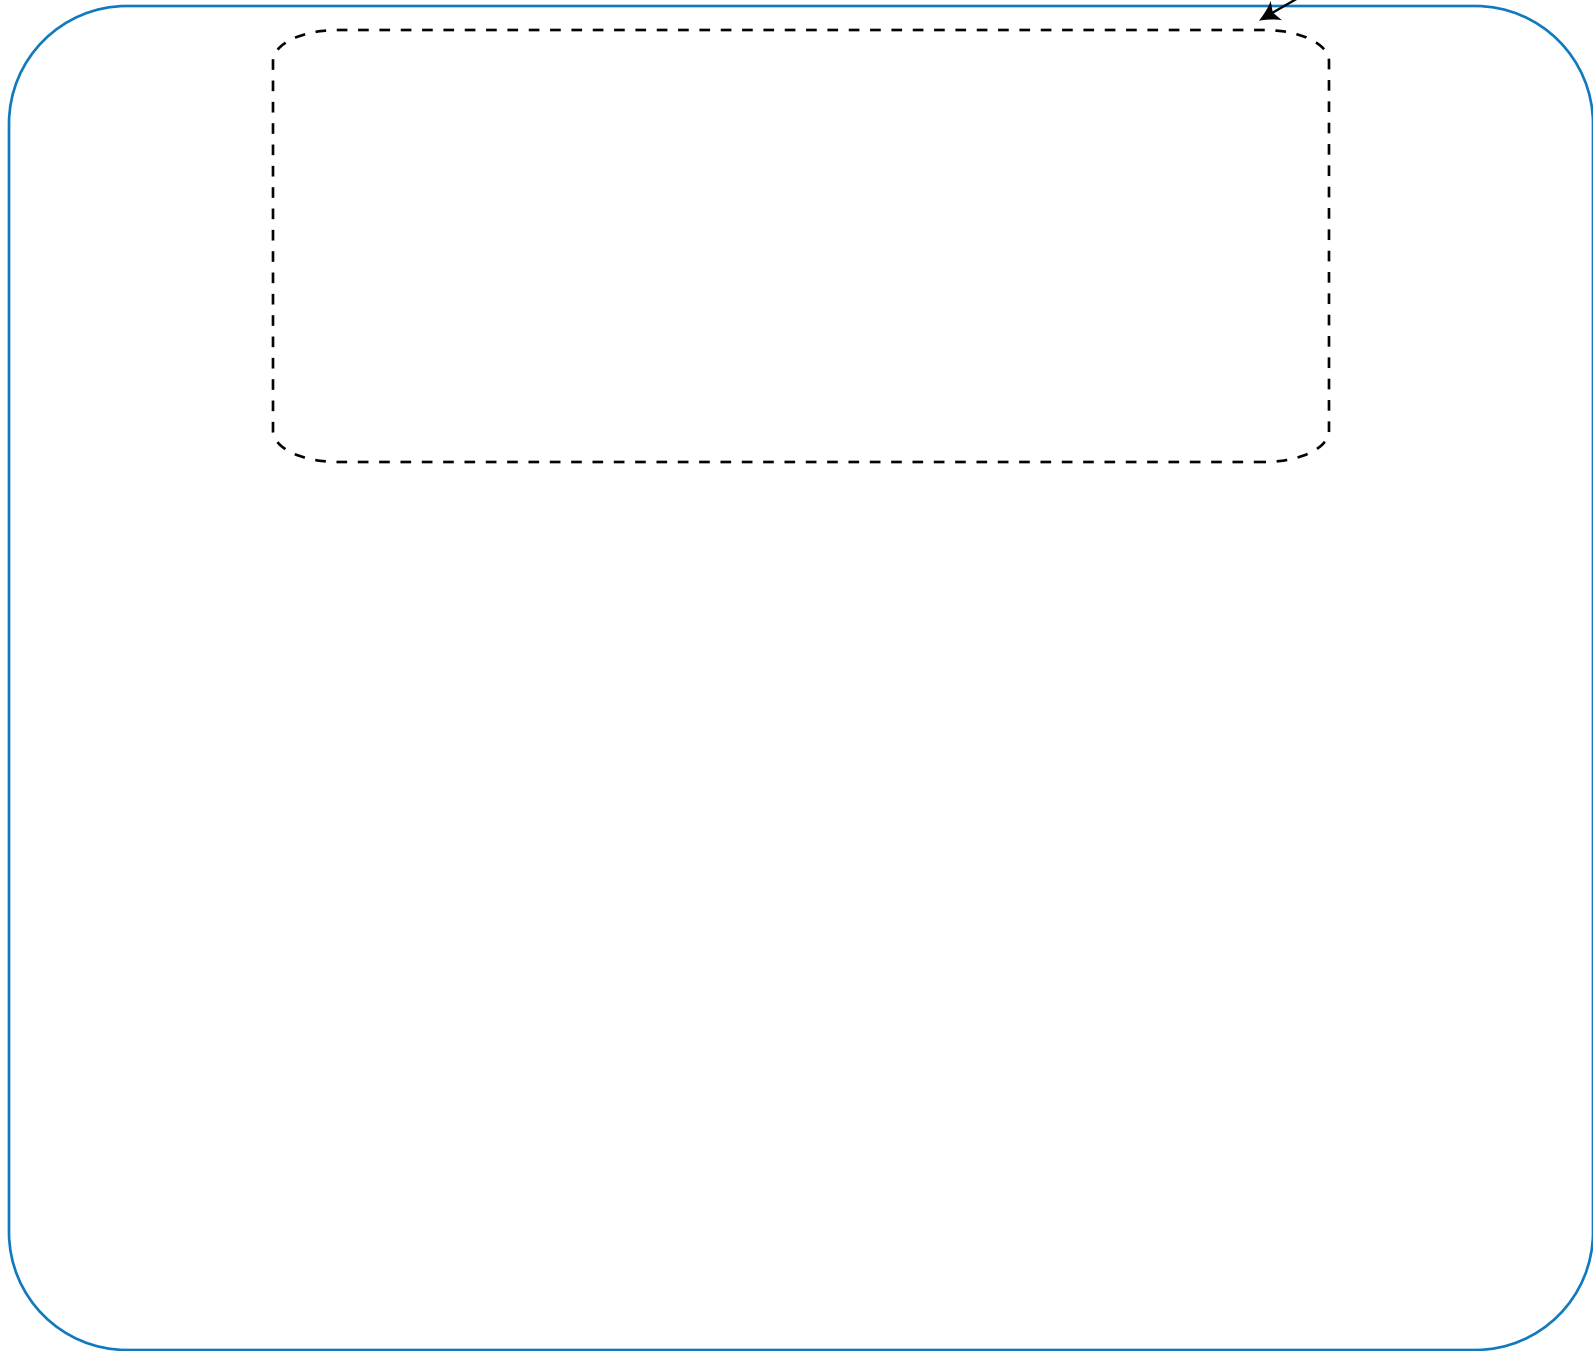

Imprint Area: 5.5" x 2.25"
Trim Size: 8.25" x 7"

Non-Bleed Line
(reduce art 1/8"
inside cut line)

Cut Line
(final
pad size)

PHANTOM IMPRINT: 5-10% tints work best in most situations. Text may become illegible when printed as a phantom.