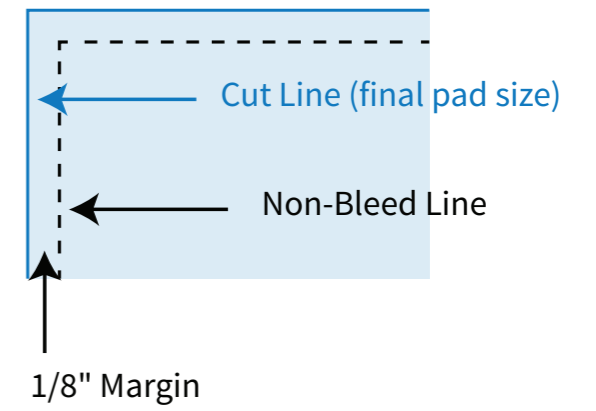

Imprint Area: 3.75" x 5.75"
Trim Size: 4" x 6"

Outside

NON-BLEED

BLEED