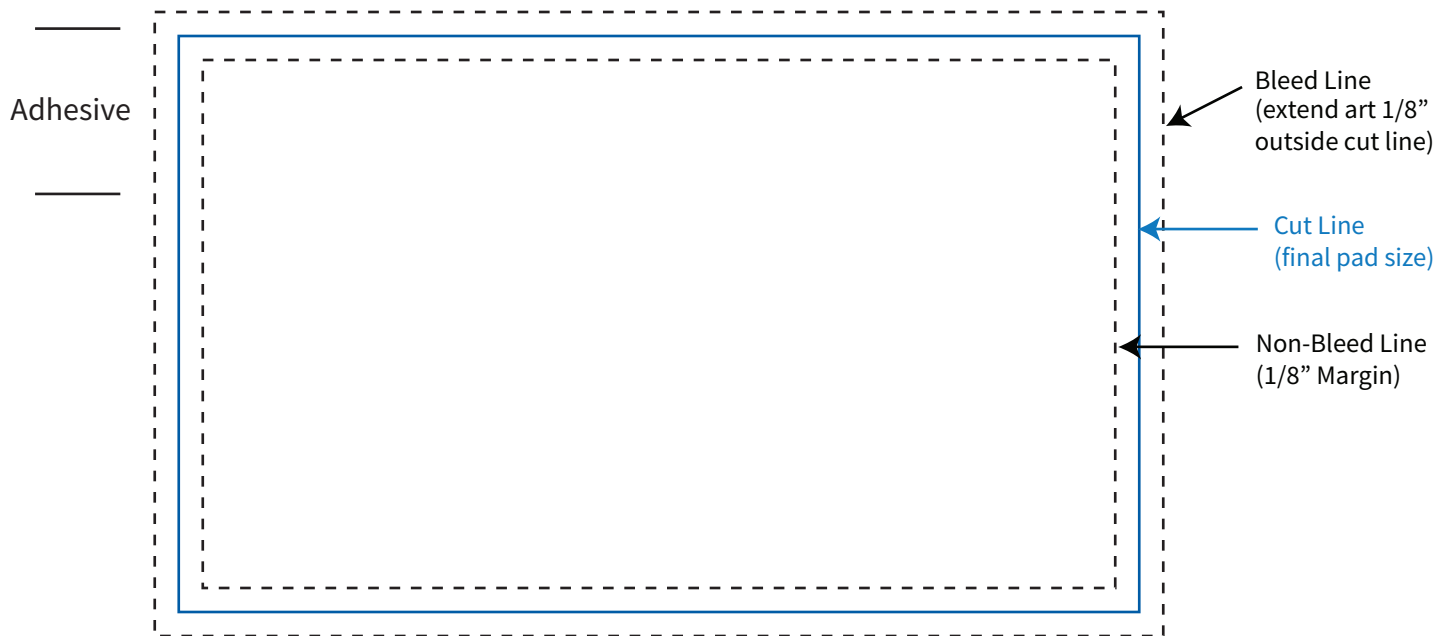

Imprint Area: 4.75" x 2.75"
Trim Size: 5" x 3"

PHANTOM IMPRINT: 5-10% tints work best in most situations. Text may become illegible when printed as a phantom.