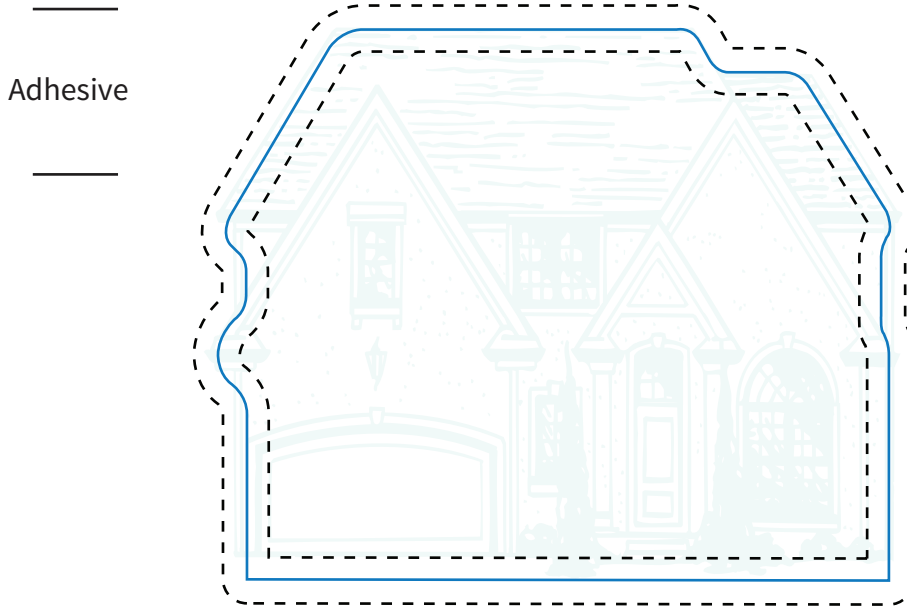

Imprint Area: **see below**
Trim Size: 3.5" x 2.8715" approx

BLEED