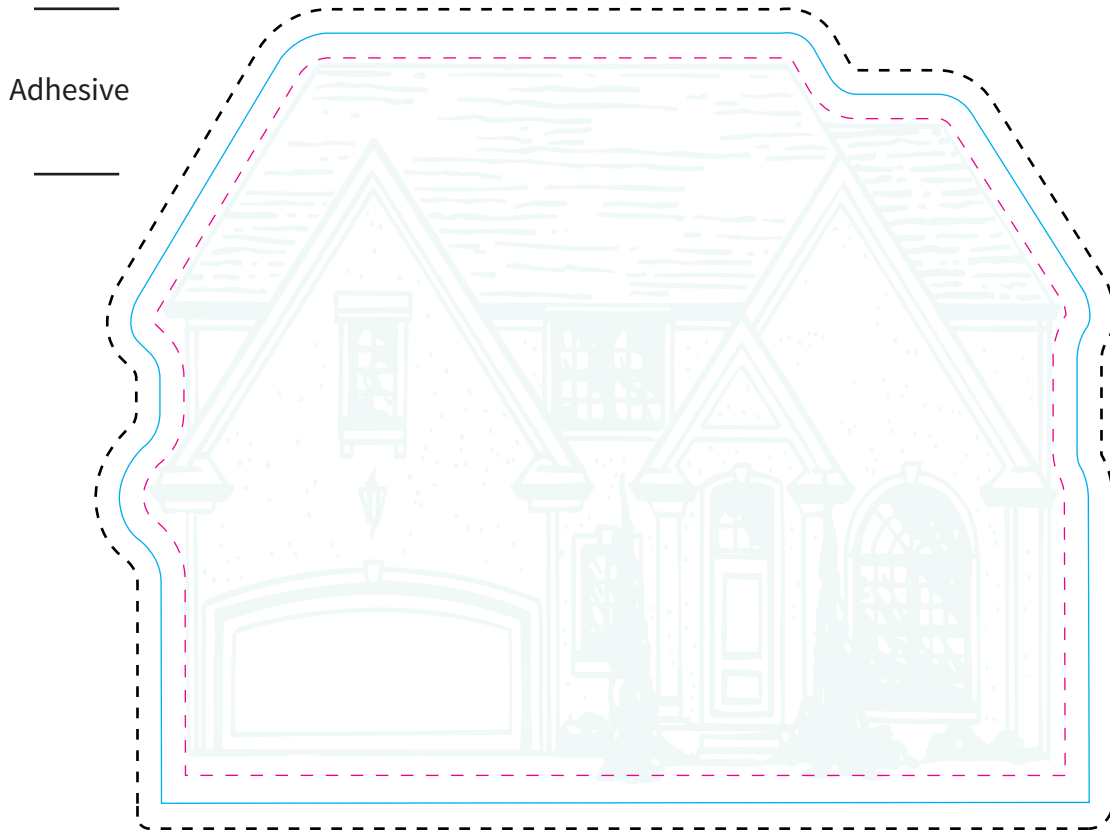

Imprint Area: **see below**

Trim Size: 5" x 4" approx

BLEED