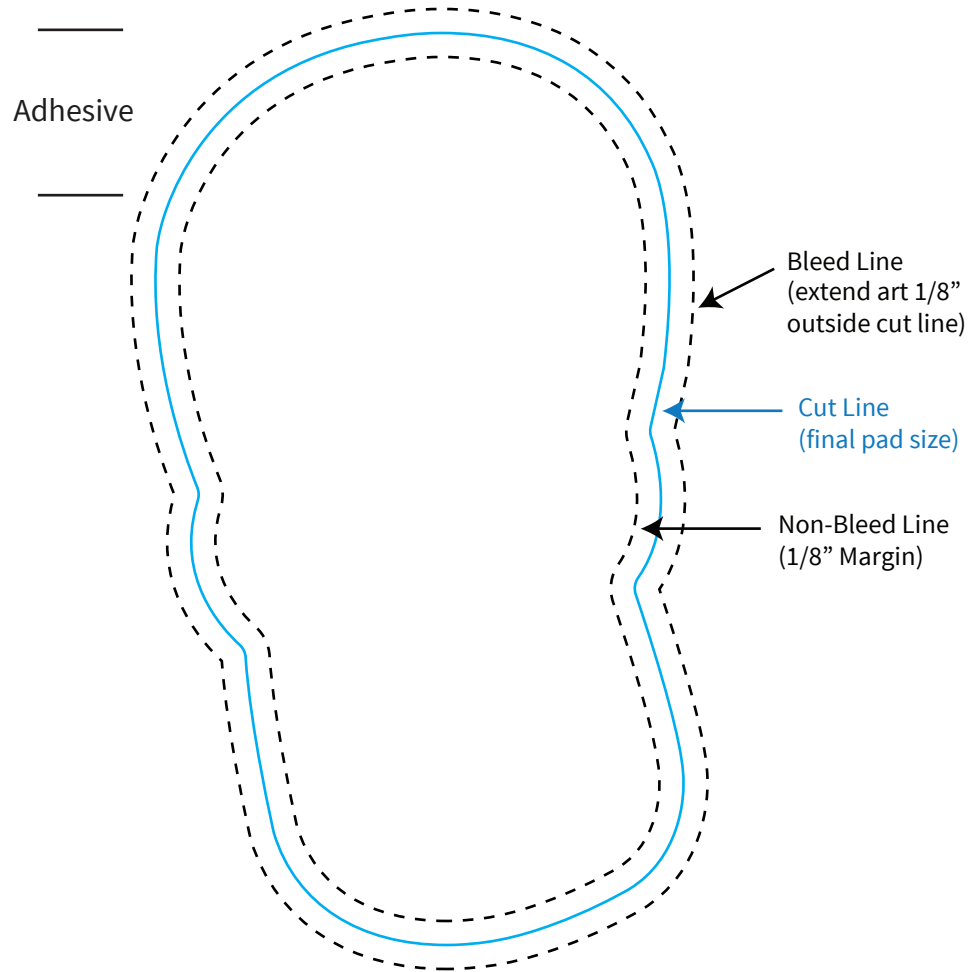

Imprint Area: [see below](#)
Trim Size: 2.75" x 4.75" approx

PHANTOM IMPRINT: 5-10% tints work best in most situations. Text may become illegible when printed as a phantom.