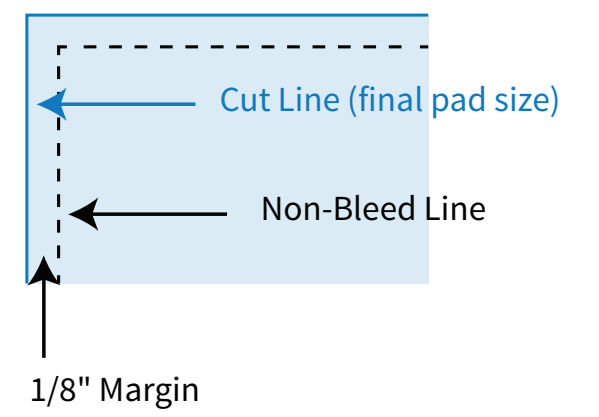

Imprint Area: 4.75" x 7.75"
Trim Size: 5" x 8"

NON-BLEED

BLEED