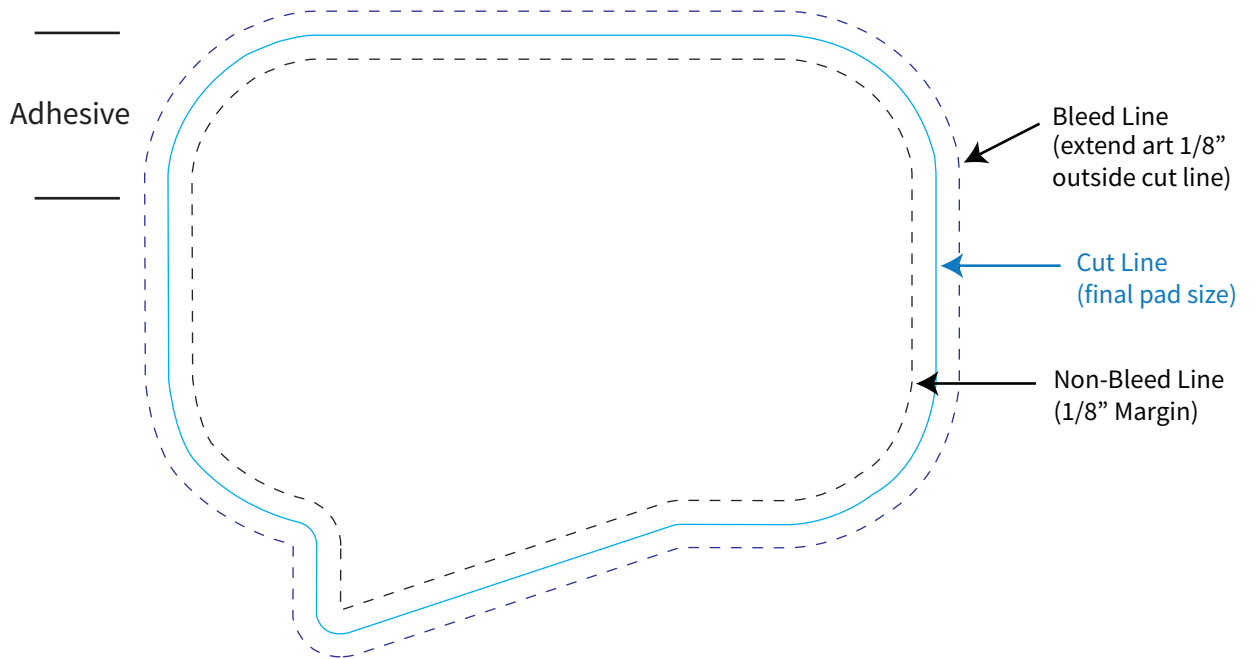

Imprint Area: 3.75" X 2.86"
Trim Size: 4" x 3.1179"

PHANTOM IMPRINT: 5-10% tints work best in most situations. Text may become illegible when printed as a phantom.