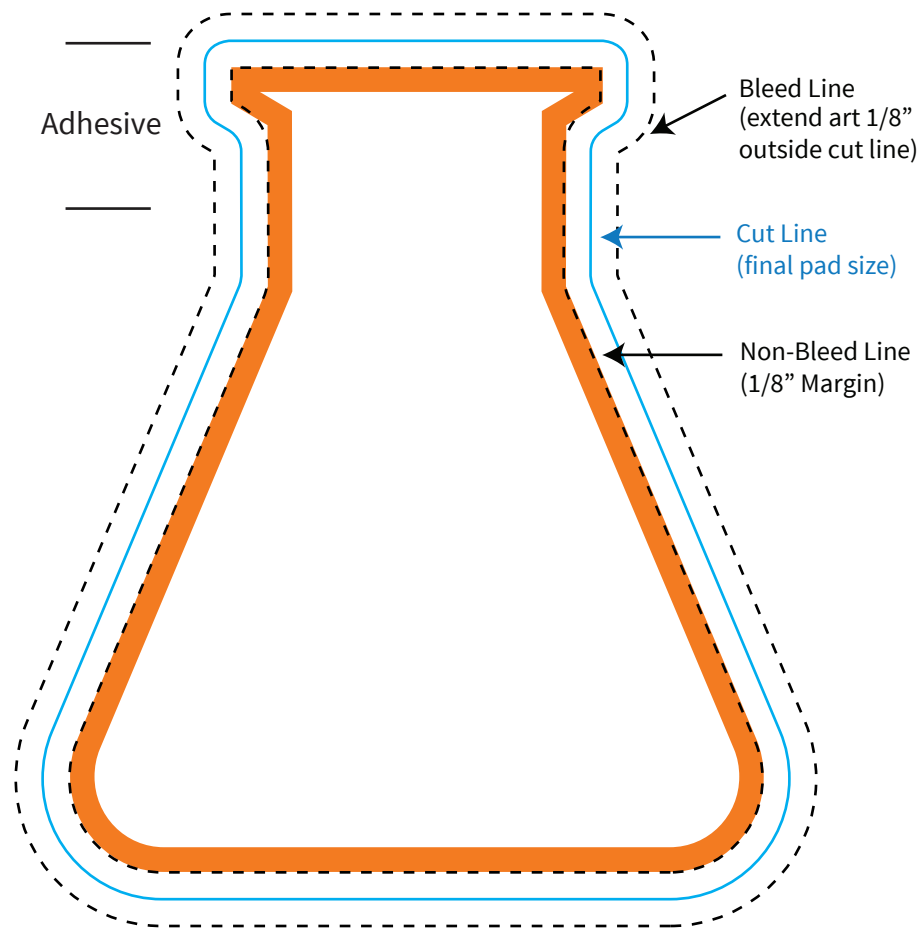

Imprint Area: **see below**
Trim Size: 4" x 4.5" approx

PHANTOM IMPRINT: 5-10% tints work best in most situations. Text may become illegible when printed as a phantom.