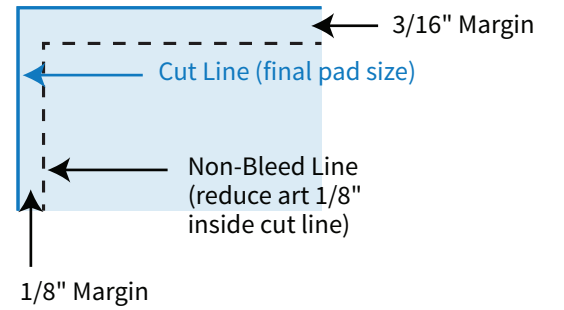

### SIDES

Imprint Area: 2.75" x 1.625"  
Trim Size: 3" x 3" x 2"

Imprint for Front

Imprint for Left

Imprint for Back

Imprint for Right

### NON-BLEED