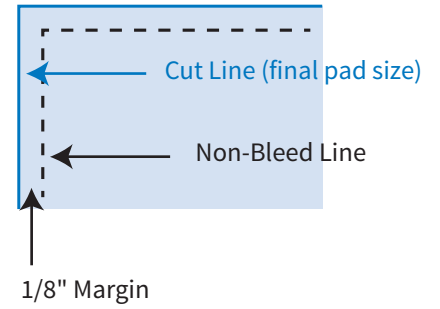

Imprint Area: 3.75" x 3.75"  
Trim Size: 4" x 4"

### NON-BLEED

Imprint Area: 3.75" x 3.75"  
Trim Size: 4" x 4"