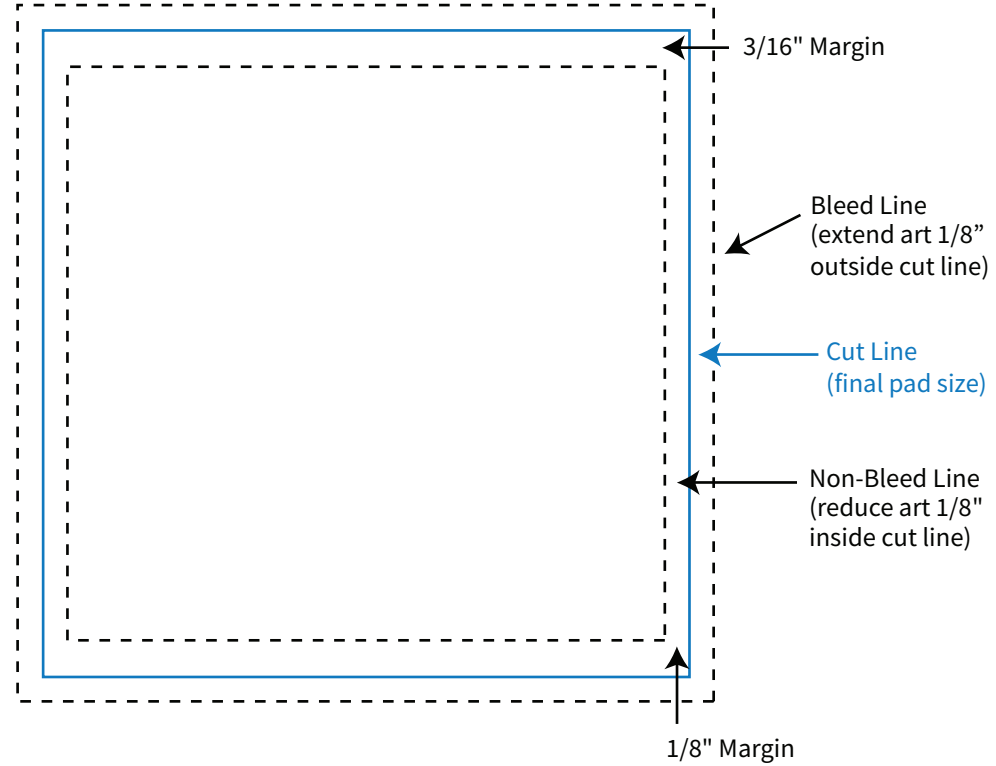

# SIDES

Imprint Area: 3.125" x 3"  
Trim Size: 3 3/8" x 3 3/8" x 3 3/8"

Imprint for Front

Imprint for Left

Imprint for Back

Imprint for Right

**PHANTOM IMPRINT:** 5-10% tints work best in most situations. Text may become illegible when printed as a phantom.