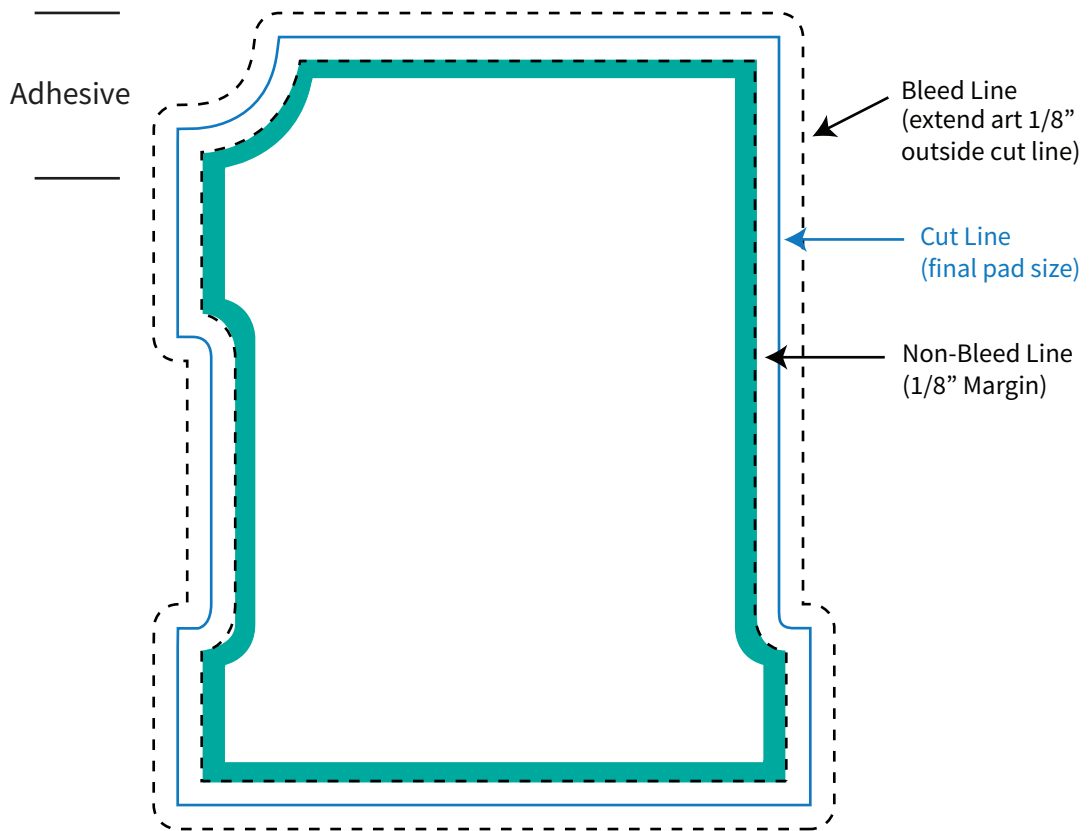

Imprint Area: **see below**
Trim Size: 3.25 x 4

PHANTOM IMPRINT: 5-10% tints work best in most situations. Text may become illegible when printed as a phantom.