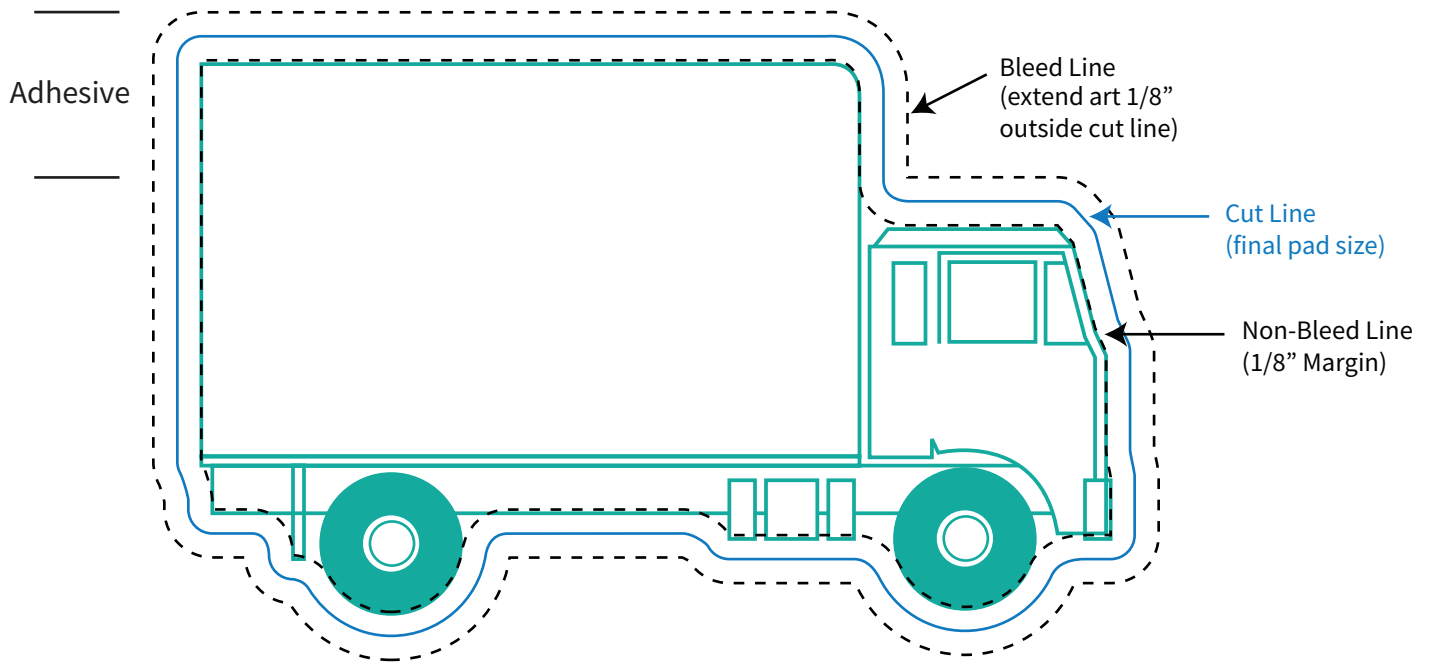

Imprint Area: [see below](#)
Trim Size: 5" x 3.125" approx

PHANTOM IMPRINT: 5-10% tints work best in most situations. Text may become illegible when printed as a phantom.