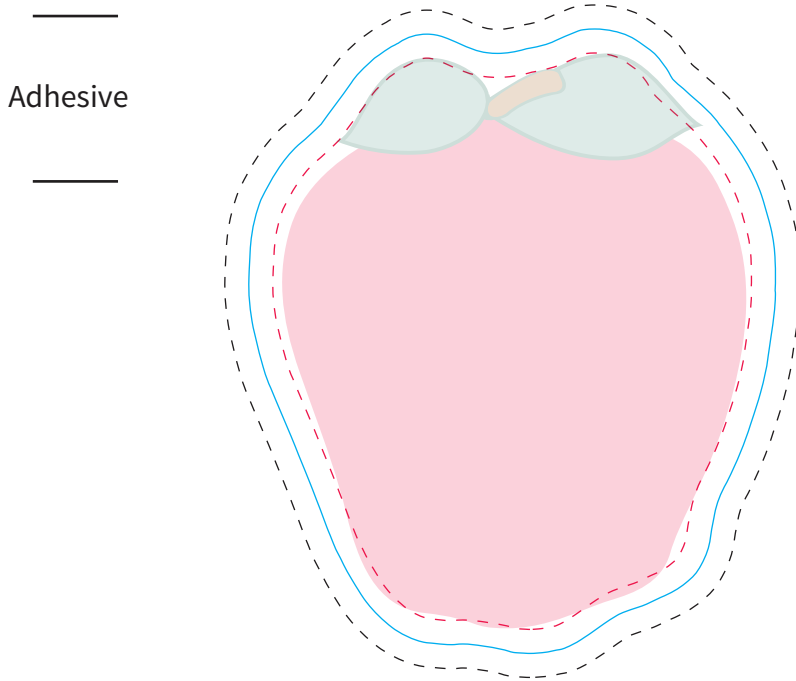

Imprint Area: **see below**
Trim Size: 2.75" x 3.3" approx

BLEED