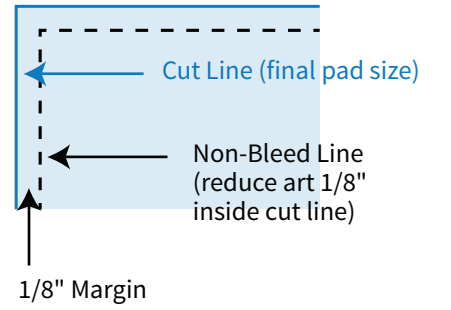

Imprint Area: 6.75" x 5.75"

Trim Size: 7" x 6"

## NON-BLEED