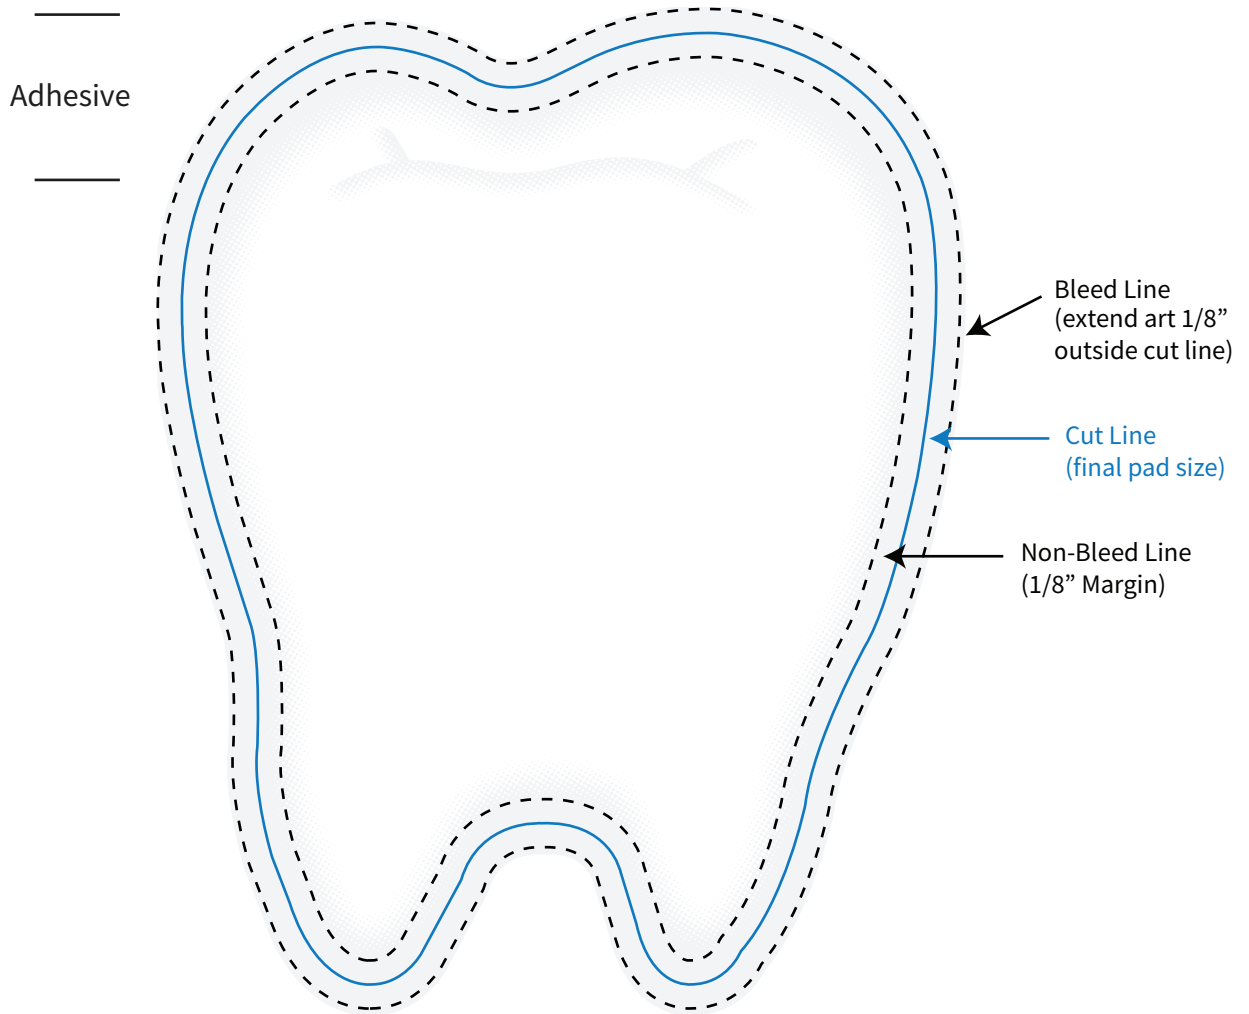

Imprint Area: **see below**
Trim Size: 4" x 5" approx

PHANTOM IMPRINT: 5-10% tints work best in most situations. Text may become illegible when printed as a phantom.