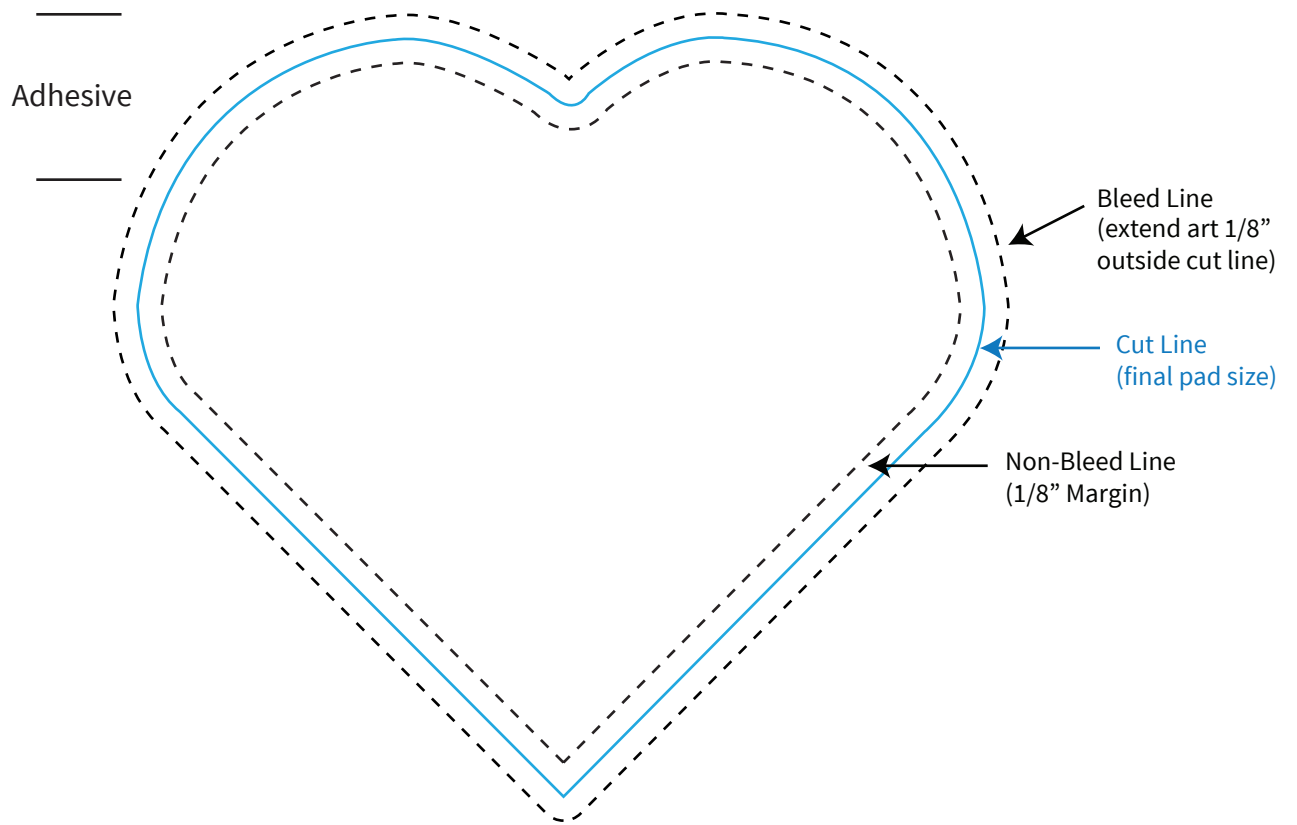

Imprint Area: **see below**
Trim Size: 4.5" x 4" approx

PHANTOM IMPRINT: 5-10% tints work best in most situations. Text may become illegible when printed as a phantom.