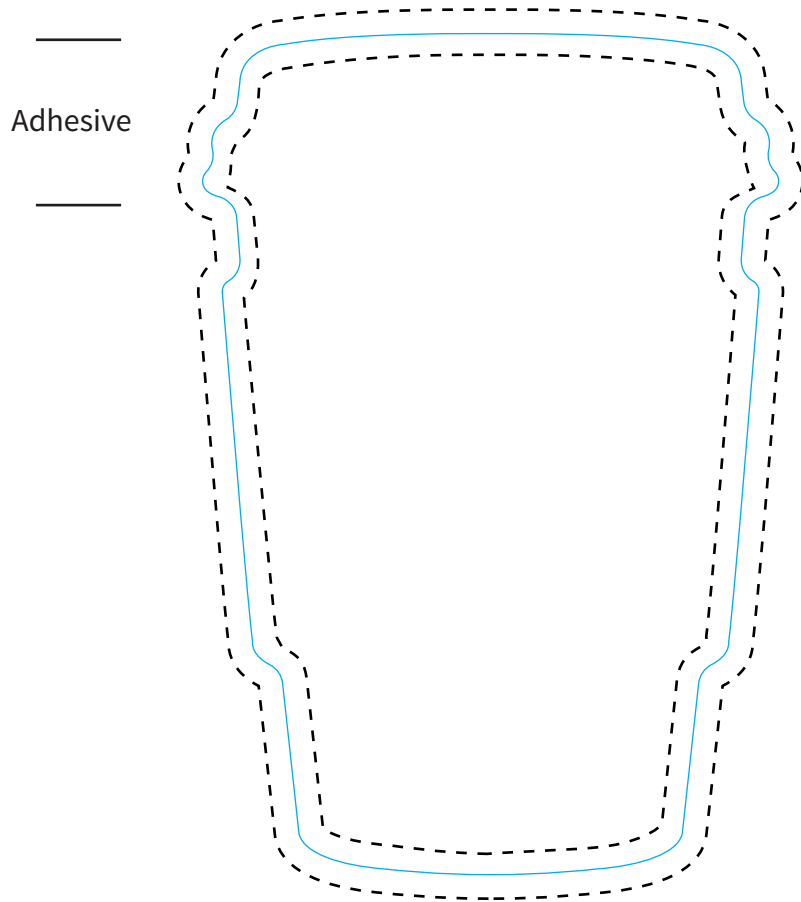

Imprint Area: **see below**

Trim Size: 3" x 4.38" approx

BLEED