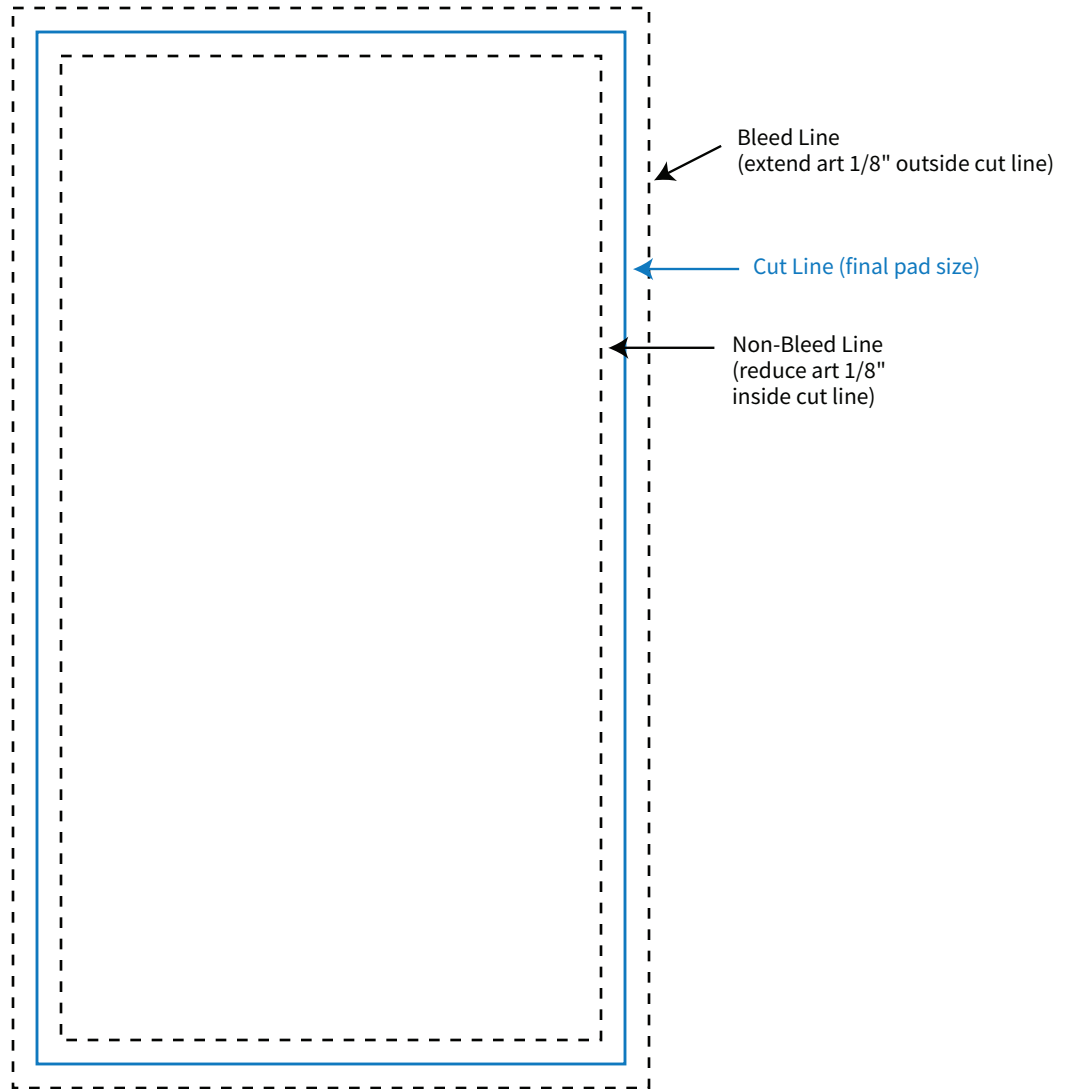

Imprint Area: 2.8125" x 5.125"

Trim Size: 3.0625" x 5.375"

PHANTOM IMPRINT: 5-10% tints work best in most situations. Text may become illegible when printed as a phantom.