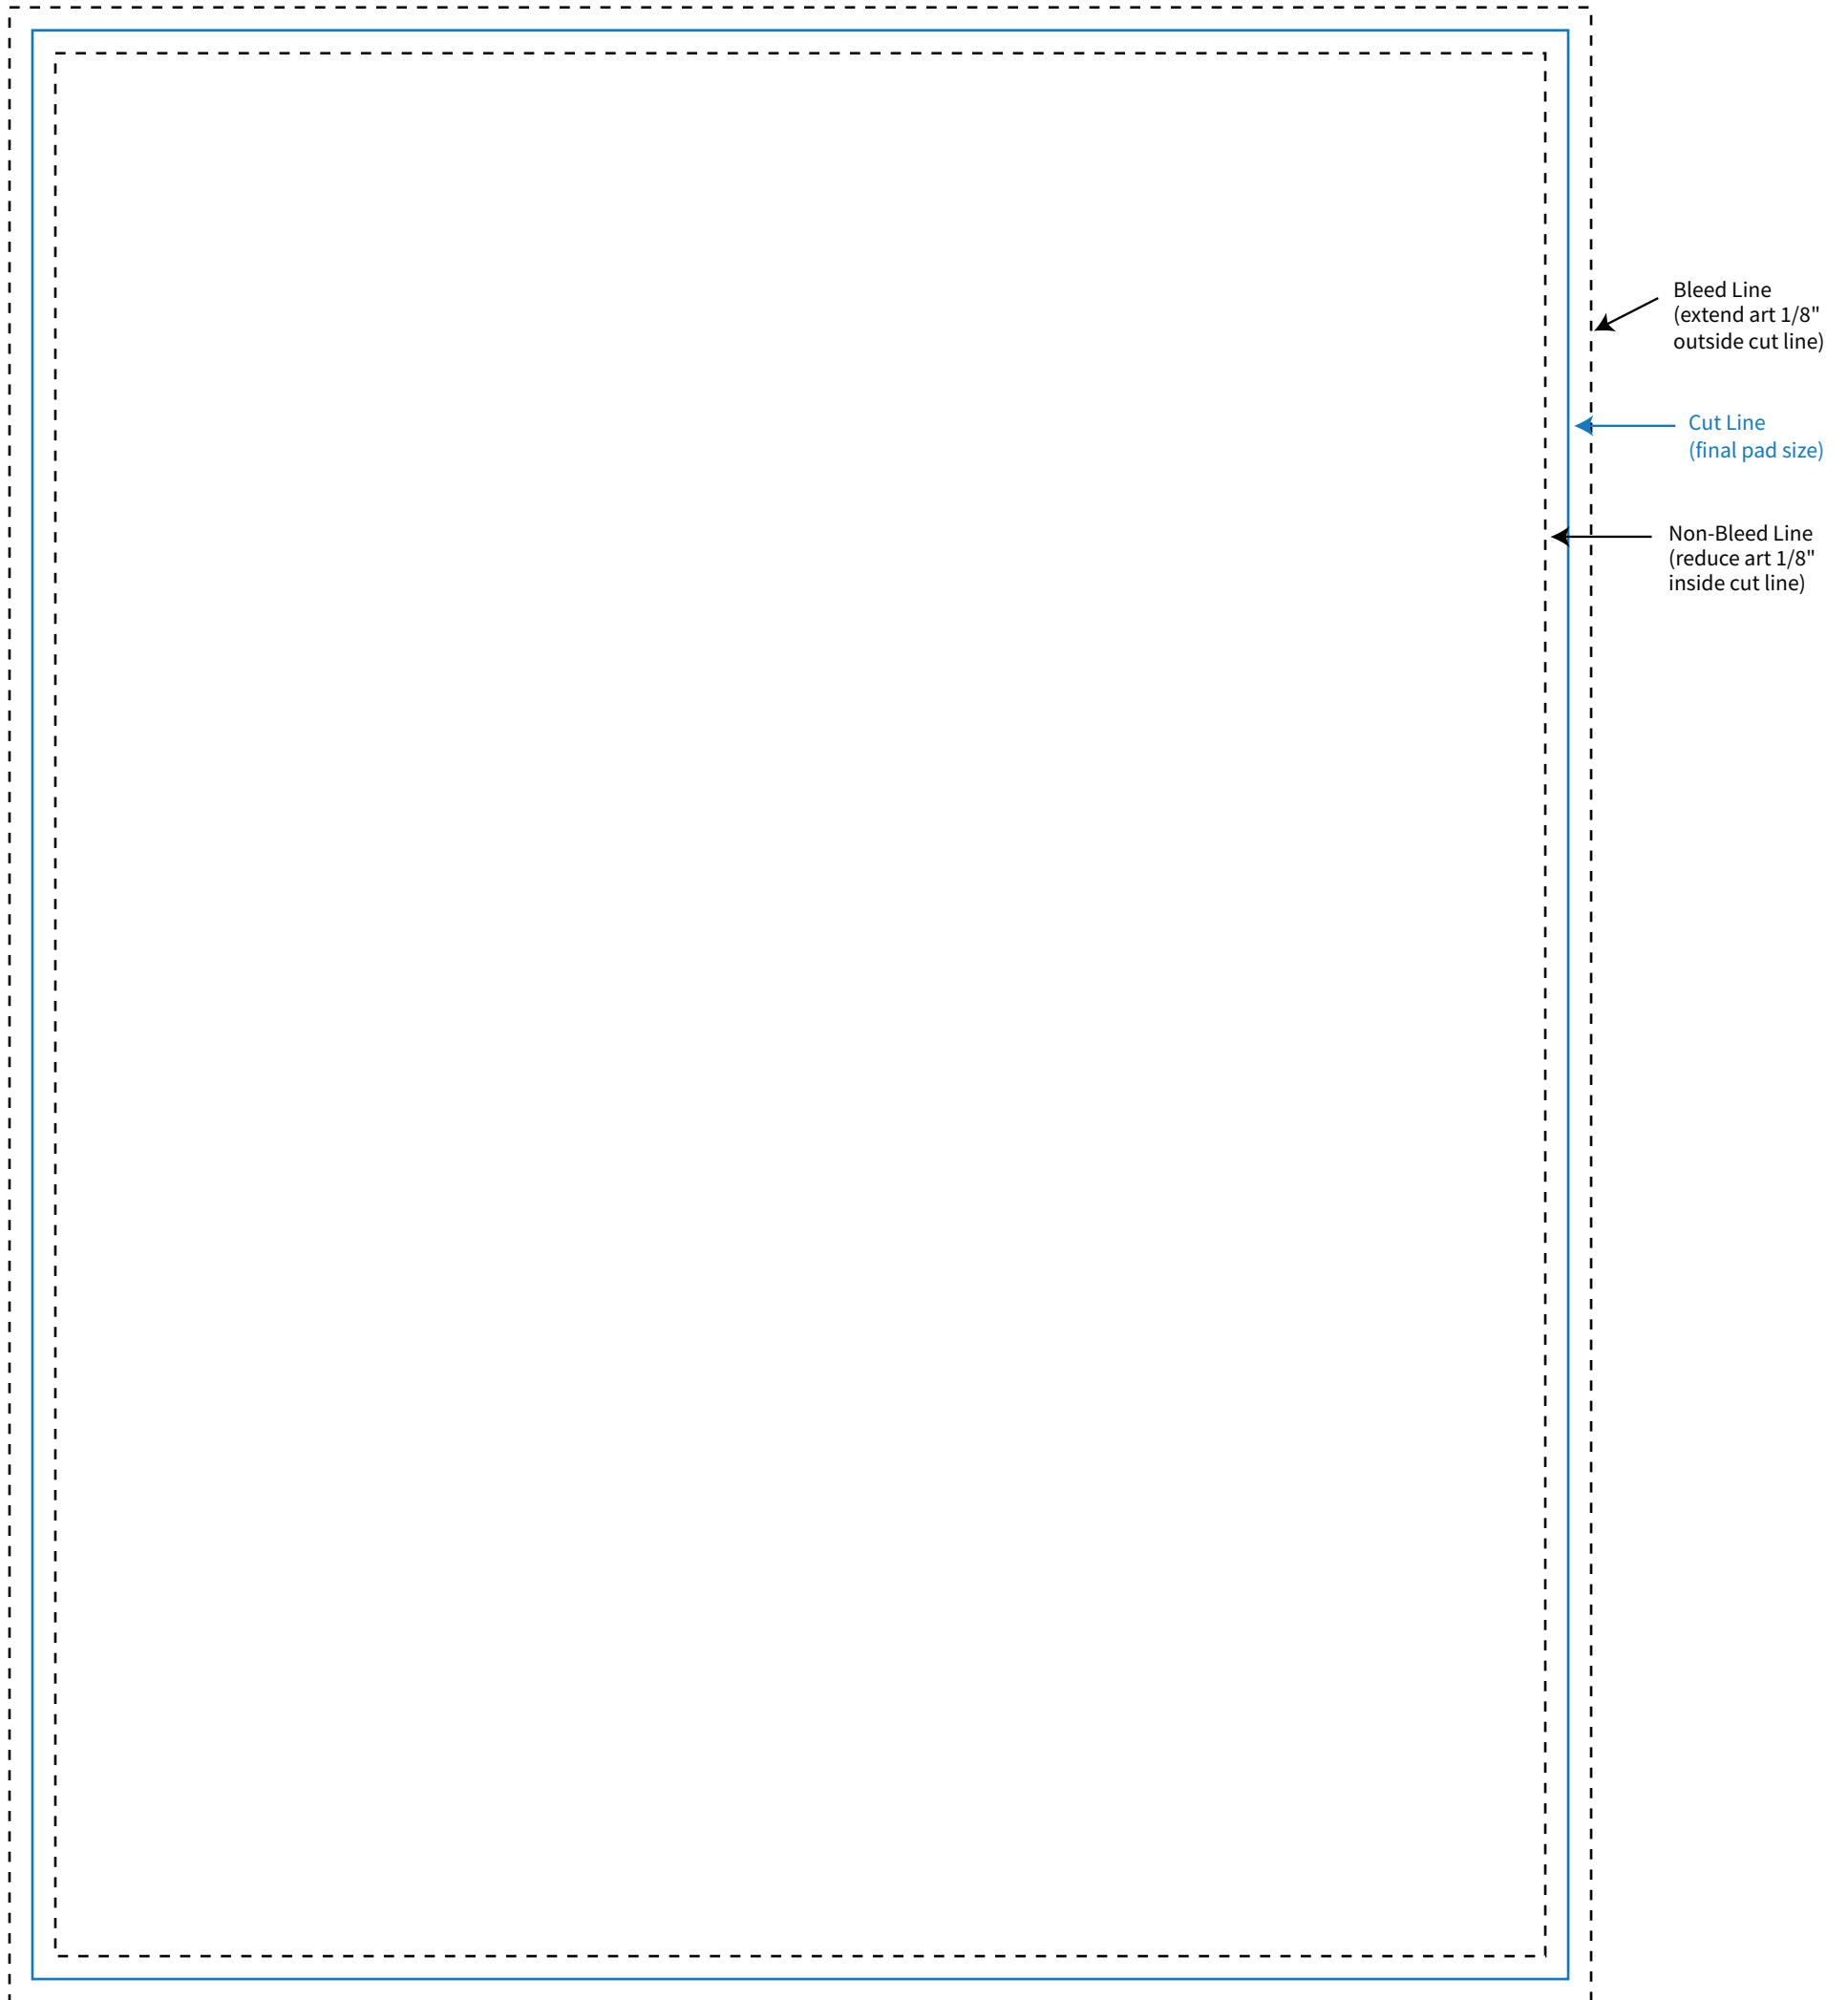

Imprint Area: 8.125" x 10.375"
Trim Size: 8.375" x 10.625"

PHANTOM IMPRINT: 5-10% tints work best in most situations. Text may become illegible when printed as a phantom.