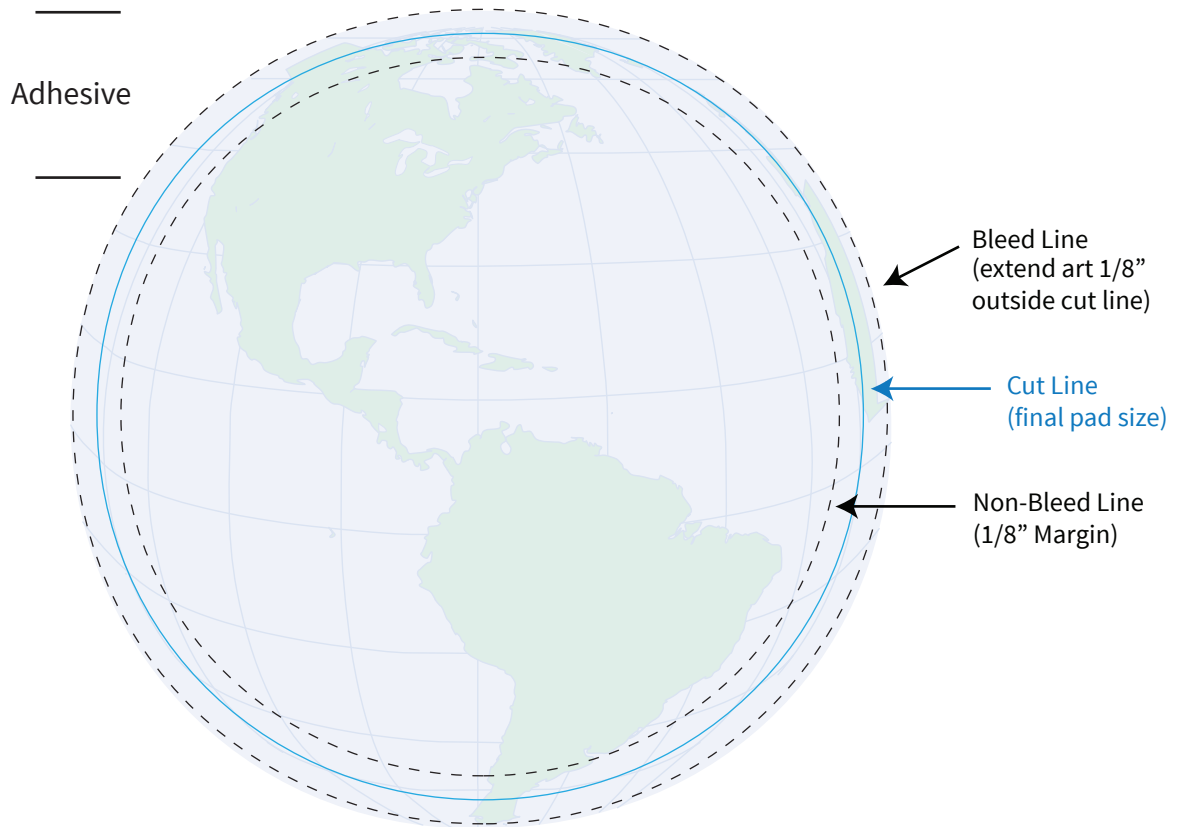

Imprint Area: **see below**  
Trim Size: 4" x 4"

**PHANTOM IMPRINT:** 5-10% tints work best in most situations. Text may become illegible when printed as a phantom.